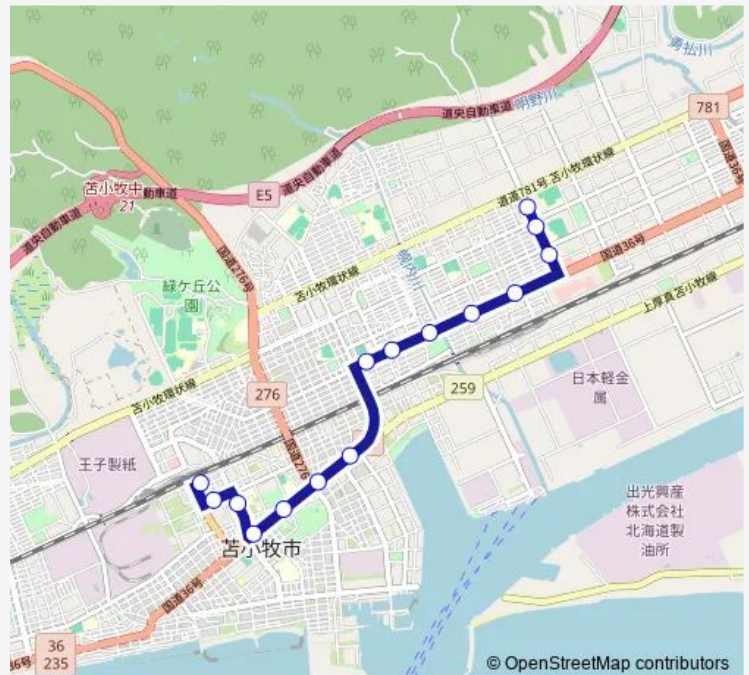

Tuesday 09:35-14:40

Wednesday 09:35-14:40

Thursday 09:35-14:40

Friday 09:35-14:40

Saturday 09:35-14:40

Sunday 09:35-14:40

Route info

Direction: 苫小牧駅前

Stops: 15

Trip Duration: 0 hour 26 min

21 日の出町線

BusMaps

Direction

苫小牧営業所 — 苫小牧駅前

15 stops

[Open route schedule](#)

Route info

Direction: 苫小牧営業所

Stops: 15

Trip Duration: 0 hour 25 min

Direction

苫小牧営業所 — 苫小牧駅前

15 stops

[Open route schedule](#)

Route info

Direction: 苫小牧駅前

Stops: 15

Trip Duration: 0 hour 26 min

21 日の出町線 Bus time schedules and route maps are available in an offline PDF at busmaps.com. Use the busmaps.com website to see live bus times, train schedule or subway schedule, and step-by-step directions for all public transit in Tomakomai