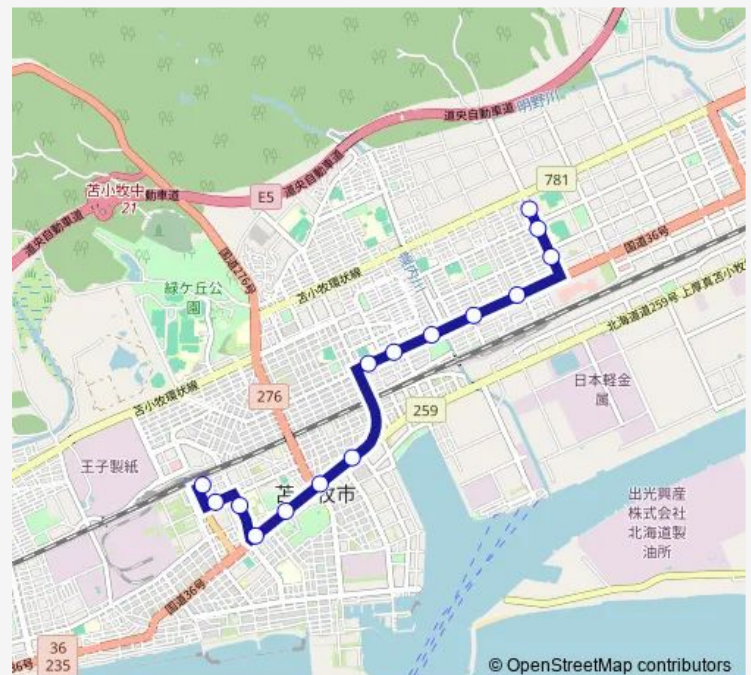

Tuesday 09:35-14:40

Wednesday 09:35-14:40

Thursday 09:35-14:40

Friday 09:35-14:40

Saturday 09:35-14:40

Sunday 09:35-14:40

Route info

Direction: 苫小牧駅前

Stops: 15

Trip Duration: 0 hour 26 min

21 日の出町線

BusMaps

Direction

苫小牧営業所 — 苫小牧駅前

15 stops

[Open route schedule](#)

Route info

Direction: 苫小牧営業所

Stops: 15

Trip Duration: 0 hour 25 min

Direction

苫小牧営業所 — 苫小牧駅前

15 stops

[Open route schedule](#)

Route info

Direction: 苫小牧駅前

Stops: 15

Trip Duration: 0 hour 26 min

21 日の出町線 Bus time schedules and route maps are available in an offline PDF at busmaps.com. Use the busmaps.com website to see live bus times, train schedule or subway schedule, and step-by-step directions for all public transit in Tomakomai