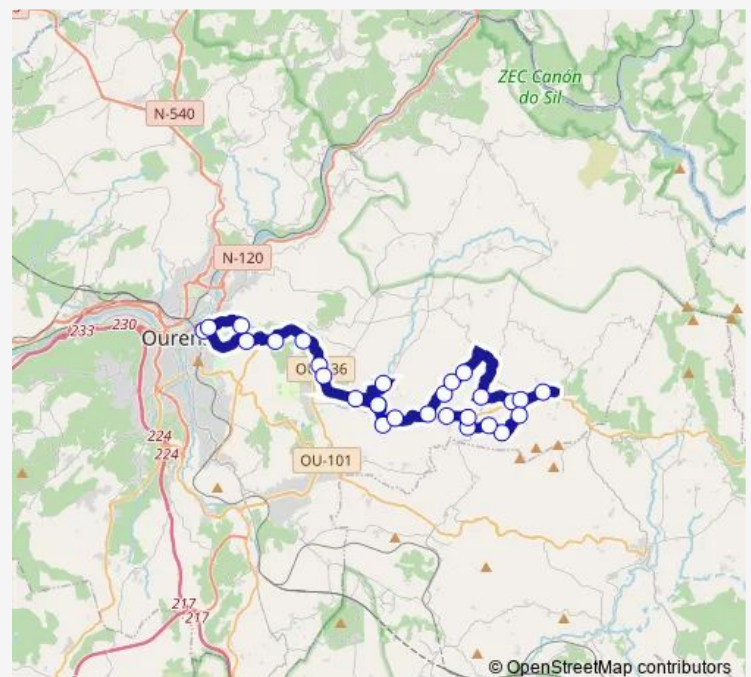

Santa Marta (marquesiña)

O Roupeiro

Cruce DE Rivela (Entre St

Santabaia

Porto DO SOL Cuce Outeiro

A Cabalgada

Chaodarcas (Tanatorio)

Ordelles

Direction: CPI José García García

Stops: 28

Trip Duration: 0 hour 45 min

XG605047 — CPI José García García-As Vendas

Esgos

Lampazas (Marquesiña)

Rebordiños

A Granxa

Laiosó

O Pinto

AS Vendas

Direction

AS Vendas — CPI José García García

28 stops

[Open route schedule](#)

AS Vendas

Route schedule

AS Vendas — CPI José García García

Monday	08:00
Tuesday	08:00
Wednesday	08:00
Thursday	08:00
Friday	08:00
Saturday	—
Sunday	—

Route info

Direction: AS Vendas

Stops: 28

Trip Duration: 0 hour 45 min