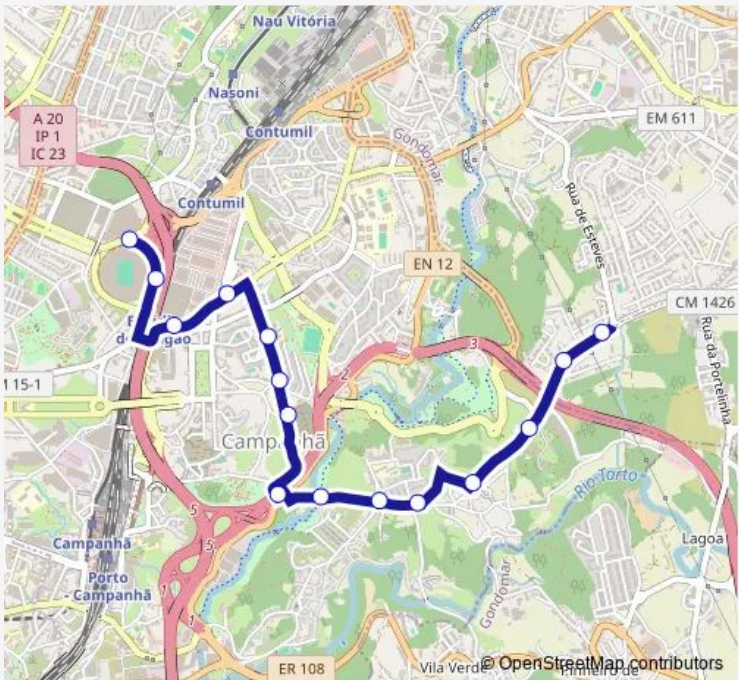

Bus ZC Estádio Do Dragão - Areias

[Go to website](#)

Direction
 Areias — Alameda DAS Antas
 15 stops
[Open route schedule](#)

- Areias
- João DE Deus
- Pêgo Negro
- TV. Aldeia
- Azevedo
- Lagarteiro
- R. Azevedo
- Bonjóia
- Igreja DE Campanhã
- Monte Campanhã
- BR. Falcão
- Chaves Oliveira
- Corujeira
- Estádio DO Dragão
- Alameda DAS Antas

Route schedule
 Areias — Alameda DAS Antas

Monday	06:40-20:00
Tuesday	06:40-20:00
Wednesday	06:40-20:00
Thursday	06:40-20:00
Friday	06:40-20:00
Saturday	06:40-20:00
Sunday	06:40-20:00

Route info
 Direction: Areias
 Stops: 15
 Trip Duration: 0 hour 15 min

ZC — Estádio Do Dragão - Areias **BusMaps**

Direction

Alameda DAS Antas — Areias

26 stops

[Open route schedule](#)

Alameda DAS Antas

Estádio DO Dragão

Corujeira

Direction: Alameda DAS Antas

Stops: 26

Trip Duration: 0 hour 25 min

ZC Bus time schedules and route maps are available in an offline PDF at busmaps.com. Use the busmaps.com website to see live bus times, train schedule or subway schedule, and step-by-step directions for all public transit in Porto