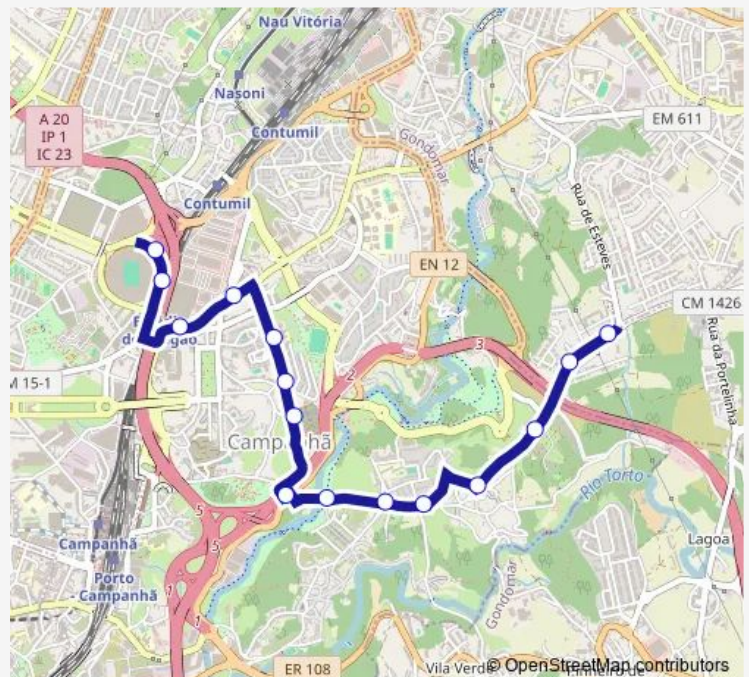

### Route schedule

Areias — Alameda DAS Antas

Monday 06:40-20:00

Tuesday 06:40-20:00

Wednesday 06:40-20:00

Thursday 06:40-20:00

Friday 06:40-20:00

Saturday 06:40-20:00

### Route info

Direction: Areias

Stops: 15

Trip Duration: 0 hour 15 min

Zc — Estádio Do Dragão - Areias

**Direction**

Alameda DAS Antas — Areias

26 stops

## Route schedule

Alameda DAS Antas — Areias

Monday 07:00-20:20

Tuesday 07:00-20:20

Wednesday 07:00-20:20

Thursday 07:00-20:20

Friday 07:00-20:20

Saturday 07:00-20:20

## Route info

Direction: Alameda DAS Antas

Stops: 26

Trip Duration: 0 hour 25 min

Zc Bus time schedules and route maps are available in an offline PDF at [busmaps.com](https://busmaps.com). Use the [busmaps.com](https://busmaps.com) website to see live bus times, train schedule or subway schedule, and step-by-step directions for all public transit in Porto