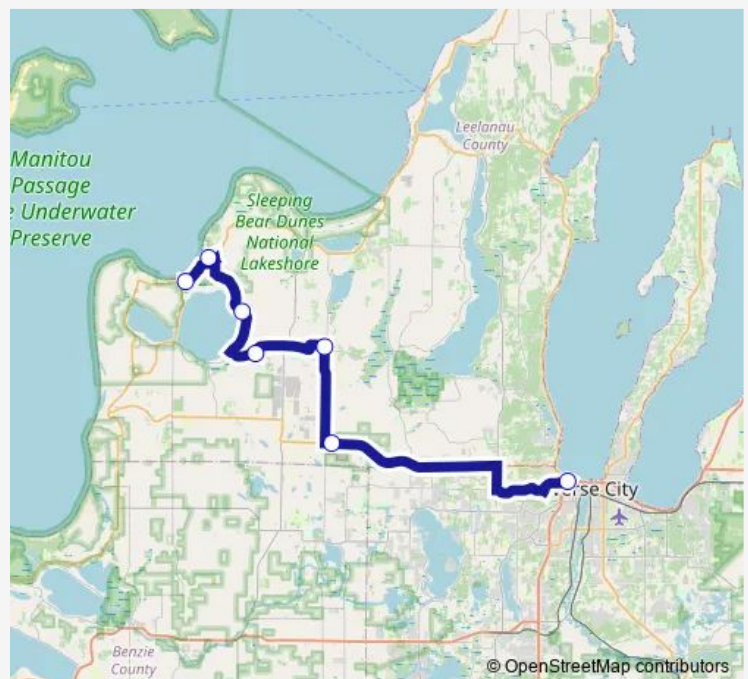

Bus Leelanau Flex 11 - Leelanau Flex - Traverse City to Glen Arbor

[Go to website](#)

Direction

Hall St. Transfer Station - Rt 11 Leelanau Flex — Glen Arbor

7 stops

[Open route schedule](#)

Hall St. Transfer Station - Rt 11 Leelanau Flex

M-72 Park-N-Ride

S Maple City Rd at Mill St (Post Office)

Glen Lake Schools - AM Drop Off

S Dunns Farm Rd at Trumbull Rd

The Homestead Resort

Glen Arbor

Route schedule

Hall St. Transfer Station - Rt 11 Leelanau Flex — Glen Arbor

Monday 07:25-14:00

Tuesday 07:25-14:00

Wednesday 07:25-14:00

Thursday 07:25-14:00

Friday 07:25-14:00

Saturday —

Sunday —

Route info

Direction: Hall St. Transfer Station - Rt 11 Leelanau Flex

Stops: 7

Trip Duration: 0 hour 48 min

Direction

Glen Arbor — Hall St. Transfer Station - Rt 11 Leelanau Flex

7 stops

[Open route schedule](#)

Glen Arbor