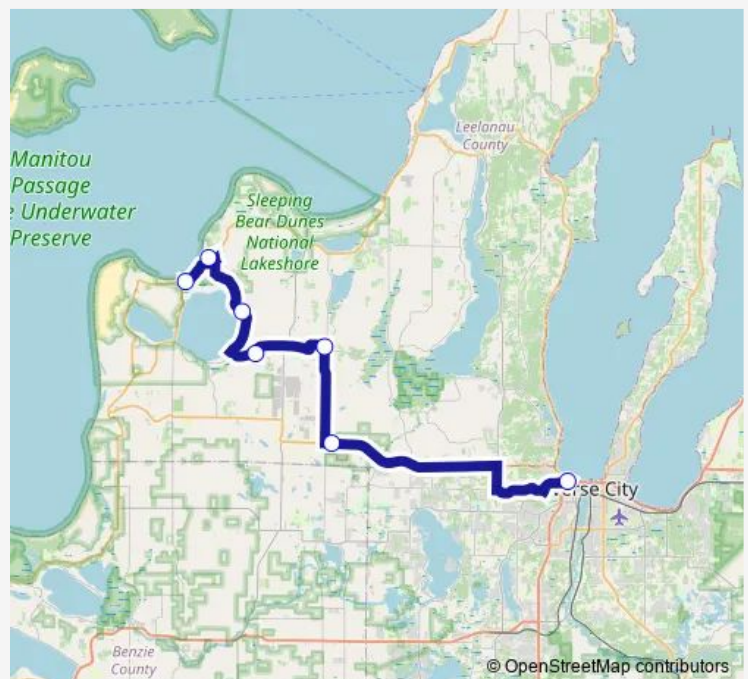

Glen Lake Schools - AM Drop Off

S Dunns Farm Rd at Trumbull Rd

The Homestead Resort

Glen Arbor

### Route schedule

Hall St. Transfer Station - Rt 11 Leelanau Flex — Glen Arbor

Monday	07:25-14:00
Tuesday	07:25-14:00
Wednesday	07:25-14:00
Thursday	07:25-14:00
Friday	07:25-14:00
Saturday	—
Sunday	—

### Route info

Direction: Hall St. Transfer Station - Rt 11 Leelanau Flex

Stops: 7

Trip Duration: 0 hour 48 min

**Direction**

Glen Arbor — Hall St. Transfer Station - Rt 11 Leelanau Flex

7 stops

[Open route schedule](#)