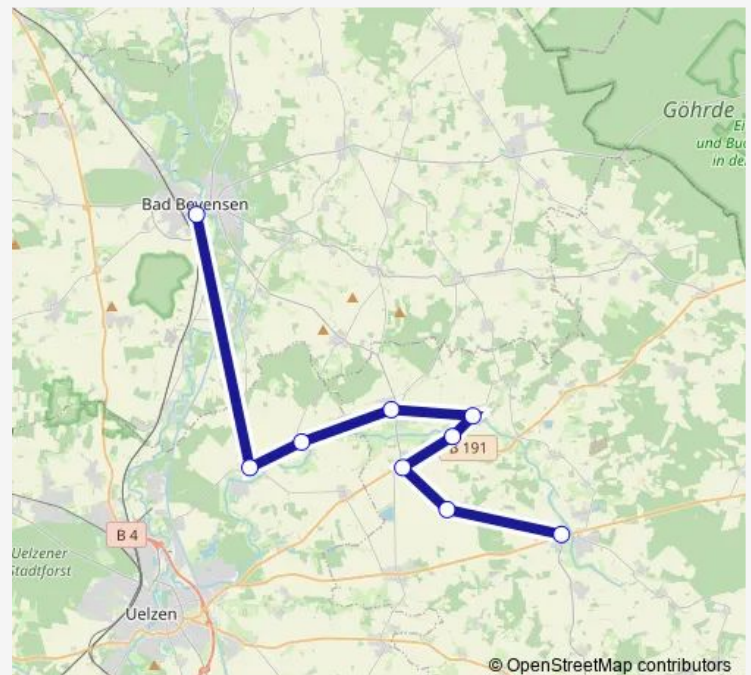

Direction

Bad Bevensen Kgs — Rosche Ortsmitte

9 stops

[Open route schedule](#)

Bad Bevensen Kgs

Molzen(Uelzen) Denkmal

Masendorf

Oetzen(Kr Uelzen)

Tuesday 11:35-15:16

Wednesday 11:35-15:16

Thursday 11:35-15:16

Friday 11:35-13:10

Saturday —

Sunday —

Route info

Direction: Bad Bevensen Kgs

Stops: 9

Trip Duration: 0 hour 35 min

Direction

Rosche Ortsmitte — Bad Bevensen Kgs

9 stops

[Open route schedule](#)

Rosche Ortsmitte

Jarlitz

Route info

Direction: Rosche Ortsmitte

Stops: 9

Trip Duration: 0 hour 36 min

7083 Bus time schedules and route maps are available in an offline PDF at busmaps.com. Use the busmaps.com website to see live bus times, train schedule or subway schedule, and step-by-step directions for all public transit in Uelzen