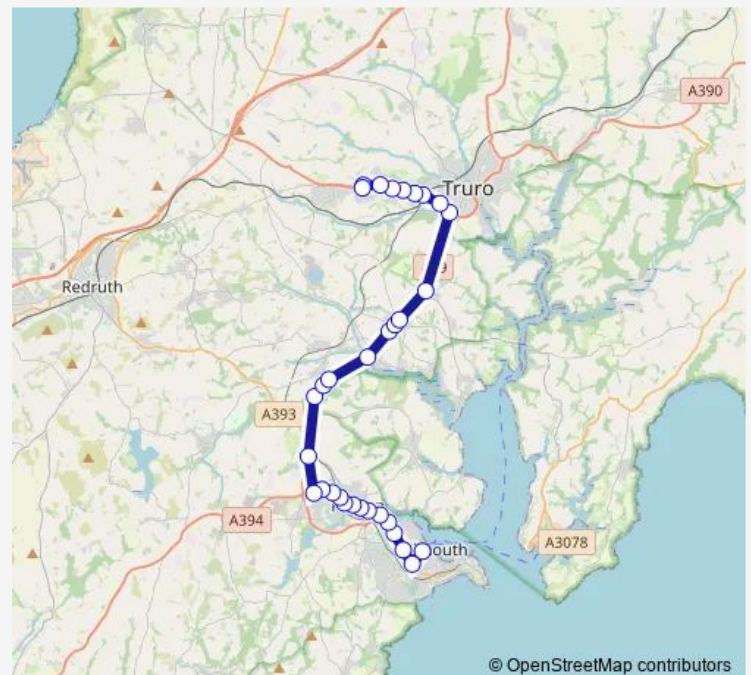

### Route schedule

The Moor A — Truro College

Monday 07:43-07:45

Tuesday 07:43-07:45

Wednesday 07:43-07:45

Thursday 07:43-07:45

Friday 07:43-07:45

Saturday —

### Route info

Direction: The Moor A

Stops: 32

Trip Duration: 1 hour 4 min

■ U1X — Falmouth - Truro College

The Forge

Bus Shelter

Green Lane

## Route info

Direction: Truro College

Stops: 31

Trip Duration: 1 hour 5 min

Mcdonalds

Playing Field

Dracaena Cross Roads

Top of Killigrew St