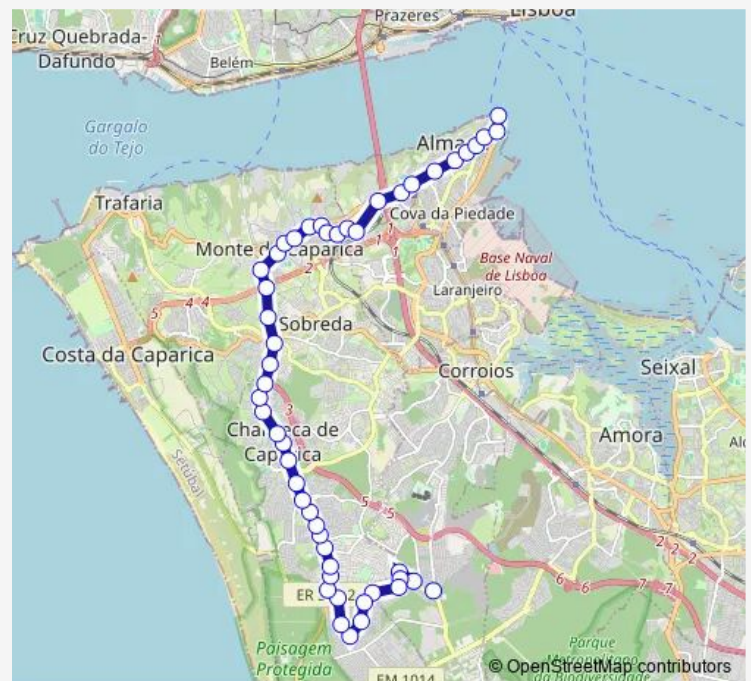

Monday 05:55-00:25⁺¹

Tuesday 05:55-00:25⁺¹

Wednesday 05:55-00:25⁺¹

Thursday 05:55-00:25⁺¹

Friday 05:55-00:25⁺¹

Saturday 06:55-19:45

Sunday 06:55-19:45

Route info

Direction: Marisol (R Vieira Lusitano 36) Terminal

Stops: 50

Trip Duration: 0 hour 55 min

126 - Marisol - Cacilhas

Ch Caparica (R Elias Garcia Fte Lmmt 10) Viv G To

Ch Caparica (Clinica Monserrate)

Botequim (R Botequim) Talho 20