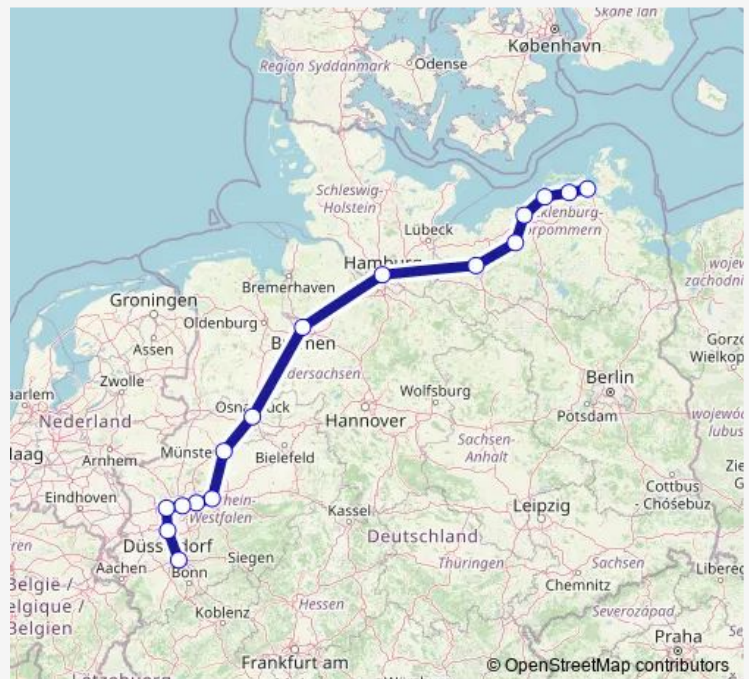

Ribnitz-Damgarten West

Rostock Hbf

Bützow

Schwerin Hbf

Hamburg Hbf

Bremen Hbf

Osnabrück Hbf

Münster(Westf)Hbf

Dortmund Hbf

Bochum Hbf

Essen Hbf

Duisburg Hbf

Düsseldorf Hbf

Köln Hbf

Route schedule

Stralsund Hbf — Köln Hbf

Monday —

Tuesday —

Wednesday —

Thursday —

Friday —

Saturday 05:12

Sunday —

Route info

Direction: Stralsund Hbf

Stops: 16

Trip Duration: 7 hour 48 min

■ IC 2587

Direction

Hamburg Hbf — Karlsruhe Hbf

6 stops

[Open route schedule](#)