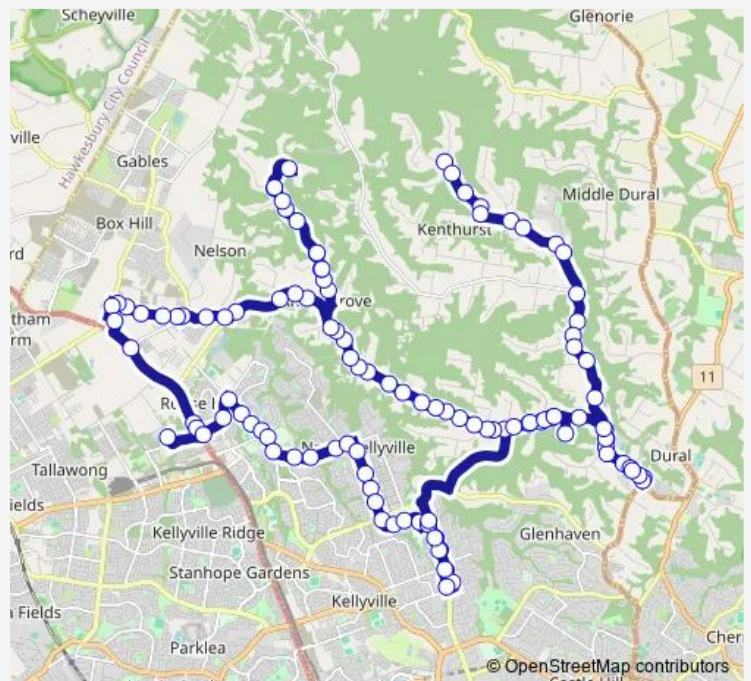

Monday 07:00

Tuesday 07:00

Wednesday 07:00

Thursday 07:00

Friday 07:00

Saturday —

Sunday —

Route info

Direction: Porters Rd At Cadwells Rd

Stops: 112

Trip Duration: 1 hour 54 min

Kenthurst Rd Before Maple St

Ward Place Shops, Ward Pl

Kenthurst Rd After Allen Way

Kenthurst Rd At Martin Pl

Kenthurst Rd Before Sagers Rd