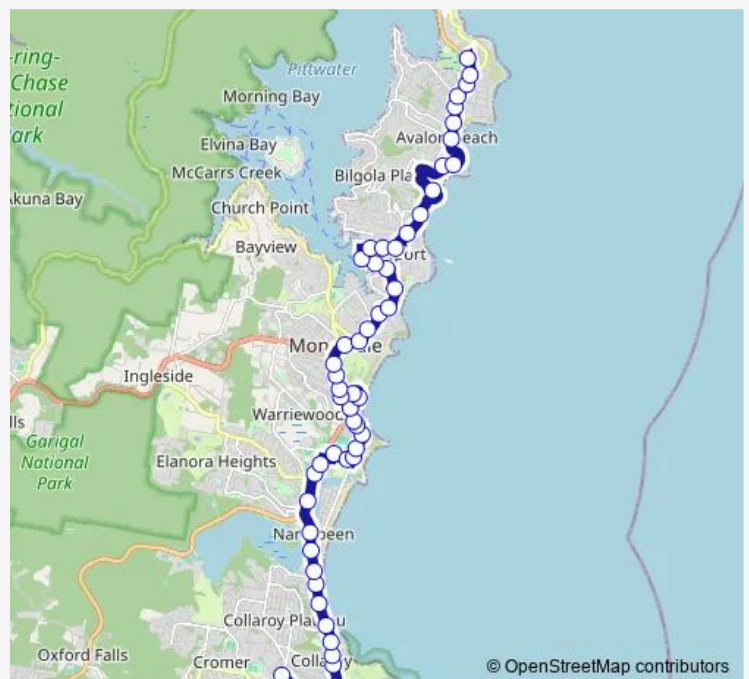

Walsh St Before Narrabeen Park Pde

Sydney Rd Opp Narrabeen Park Pde

28 Sydney Rd

Sydney Rd At Arnott Cres

Narrabeen Park Pde Opp Warriewood Slsc

Route schedule

Pittwater House School, South Creek Rd — Carreel Head Rd At Burrawong Rd

Monday	—
Tuesday	—
Wednesday	—
Thursday	—
Friday	15:32
Saturday	—
Sunday	—

Route info

Direction: Pittwater House School, South Creek Rd

Stops: 53

Trip Duration: 0 hour 50 min

771n — Pittwater House to Careel Head Road

Narrabeen Park Pde Opp Warriewood Beach

Narrabeen Park Pde After Melbourne Av

Narrabeen Park Pde Before Cook Tce

Coronation St Opp Mona Vale Hospital

Pittwater Rd Opp Coronation St

Pittwater Rd Before Jenkins St

Friday 15:32

Saturday —

Sunday —

Route info

Direction: Pittwater House School, South Creek Rd

Stops: 52

Trip Duration: 0 hour 50 min

Pittwater Rd Opp Coronation St