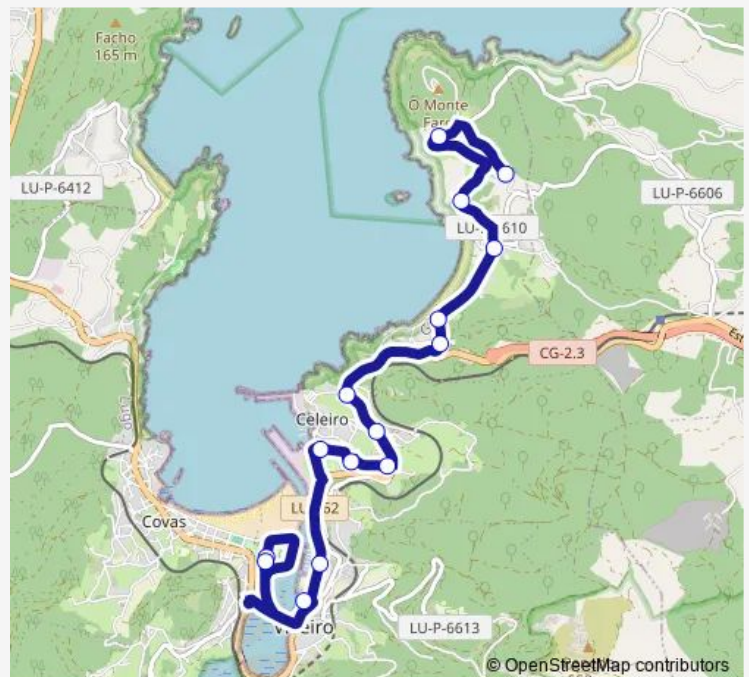

Augadoce 2

Escola DE Area

Pedriña-Area

Faro

Aldea

Route schedule

Viveiro E.A. — Aldea

Monday 13:45-17:30

Tuesday 13:45

Wednesday 13:45

Thursday 13:45

Friday 13:45

Saturday —

Sunday —

Route info

Direction: Viveiro E.A.

Stops: 15

Trip Duration: 0 hour 30 min

XG618028 — Viveiro E.A. - Aldea

XG618028 Bus time schedules and route maps are available in an offline PDF at busmaps.com. Use the busmaps.com website to see live bus times, train schedule or subway schedule, and step-by-step directions for all public transit in Viveiro