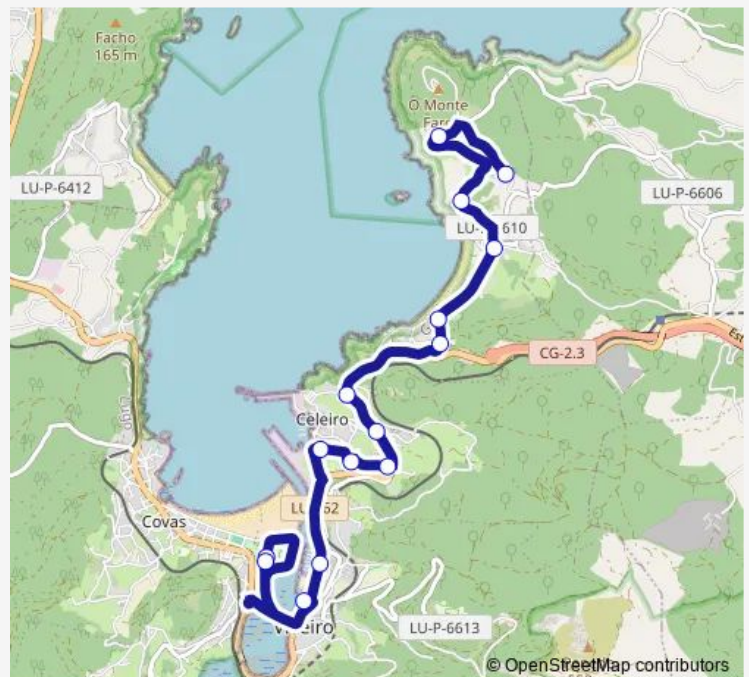

Augadoce 2

Escola DE Area

Pedriña-Area

Faro

Aldea

Route schedule

Viveiro E.A. — Aldea

Monday 13:45-17:30

Tuesday 13:45

Wednesday 13:45

Thursday 13:45

Friday 13:45

Saturday —

Sunday —

Route info

Direction: Viveiro E.A.

Stops: 15

Trip Duration: 0 hour 30 min

■ Xg618028 — Viveiro E.A. - Aldea

Xg618028 Bus time schedules and route maps are available in an offline PDF at busmaps.com. Use the busmaps.com website to see live bus times, train schedule or subway schedule, and step-by-step directions for all public transit in Viveiro