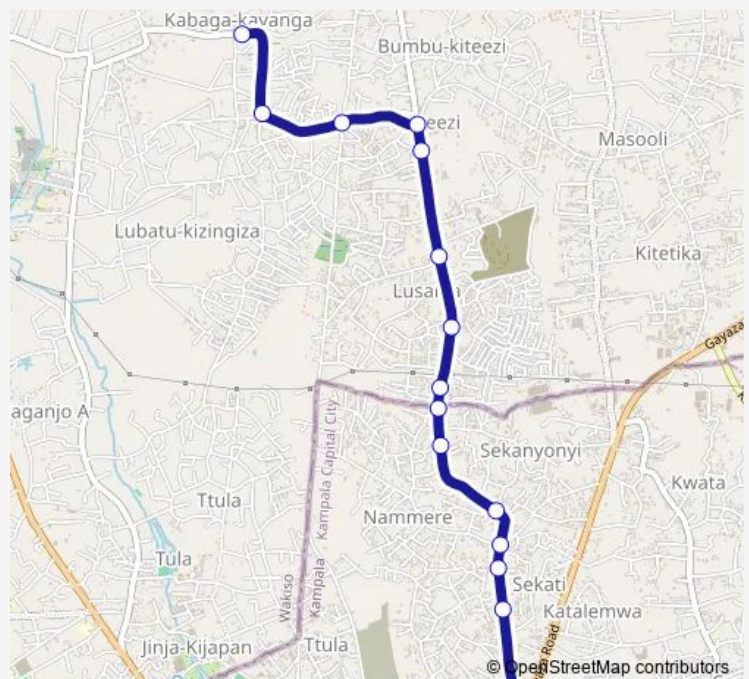

Wednesday 06:30-19:00

Thursday 06:30-19:00

Friday 06:30-19:00

Saturday 06:30-19:00

Sunday 06:30-19:00

Route info

Direction: Sir Petroleum Mpererwe

Stops: 14

Trip Duration: 0 hour 19 min

■ IC151 — Kabaga-Mpelerwe Stage

Direction

Kabaga Stage — Sir Petroleum Mpererwe

14 stops

[Open route schedule](#)

Kabaga Stage

Maria Assumpta Primary School

WAM Shopping Center

Asiyah Primary School

St Stephen Church

Sir Petroleum Mpererwe

Route schedule

Kabaga Stage — Sir Petroleum Mpererwe

Monday 06:30-19:00

Tuesday 06:30-19:00

Wednesday 06:30-19:00

Thursday 06:30-19:00

Friday 06:30-19:00

Saturday 06:30-19:00

Sunday 06:30-19:00

Route info

Direction: Kabaga Stage

Stops: 14