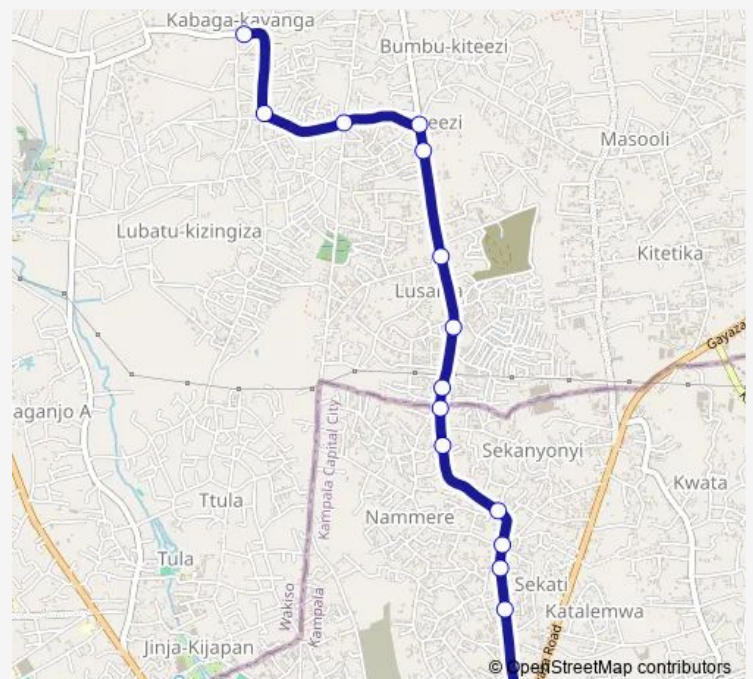

Bus Ic151 Kabaga-Mpelerwe Stage

[Go to website](#)

Direction

Sir Petroleum Mpererwe — Kabaga Stage

14 stops

[Open route schedule](#)

Sir Petroleum Mpererwe

St Stephen Church

Asiyah Primary School

WAM Shopping Center

Salaam Mosque

Wakiso - Kampala Northern border

National Water & Sewerage Corporation

Wood Center Limited

Ian Road

Agaba Hardware

Kitezi Town

Night Star Parking

Maria Assumpta Primary School

Kabaga Stage

Route schedule

Sir Petroleum Mpererwe — Kabaga Stage

Monday	06:30-19:00
Tuesday	06:30-19:00
Wednesday	06:30-19:00
Thursday	06:30-19:00
Friday	06:30-19:00
Saturday	06:30-19:00
Sunday	06:30-19:00

Route info

Direction: Sir Petroleum Mpererwe

Stops: 14

Trip Duration: 0 hour 21 min

Ic151 — Kabaga-Mpelerwe Stage

Direction

Kabaga Stage — Sir Petroleum Mpererwe

14 stops