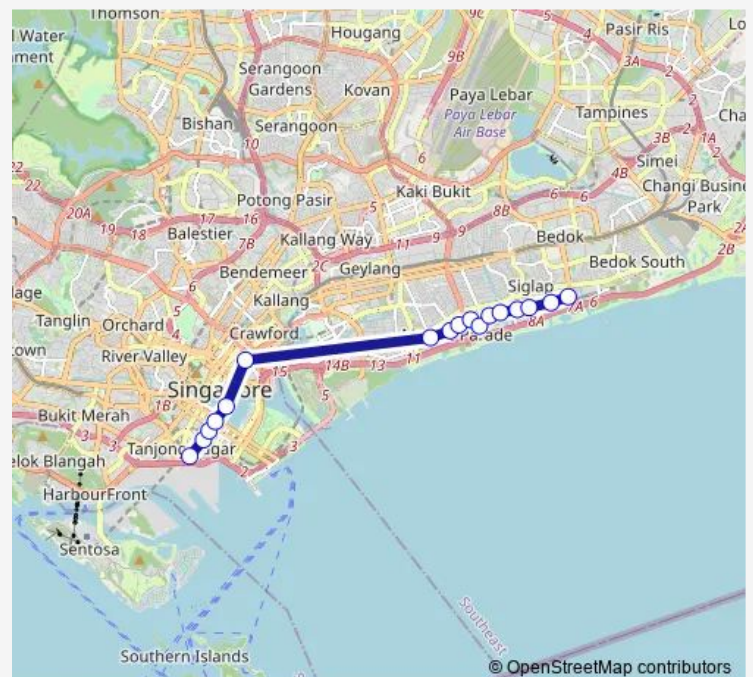

### Route schedule

Hub Synergy Pt — Hua Xin Ct

Monday 18:18

Tuesday 18:18

Wednesday 18:18

Thursday 18:18

Friday 18:18

Saturday —

### Route info

Direction: Hub Synergy Pt

Stops: 17

Trip Duration: 0 hour 54 min

196e

BusMaps

**Direction**

Lagoon View — Opp MAS Bldg