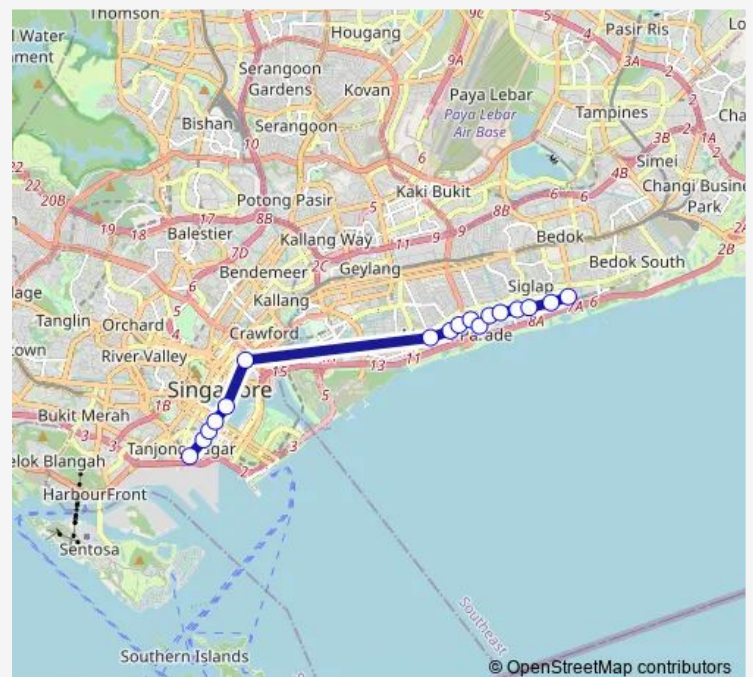

Hub Synergy Pt — Hua Xin Ct

Monday 18:18

Tuesday 18:18

Wednesday 18:18

Thursday 18:18

Friday 18:18

Saturday —

Sunday —

Route info

Direction: Hub Synergy Pt

Stops: 17

Trip Duration: 0 hour 54 min

196e

BusMaps

Direction

Lagoon View — Opp MAS Bldg

Wednesday 07:56

Thursday 07:56

Friday 07:56

Saturday —

Sunday —

Route info

Direction: Lagoon View

Stops: 18