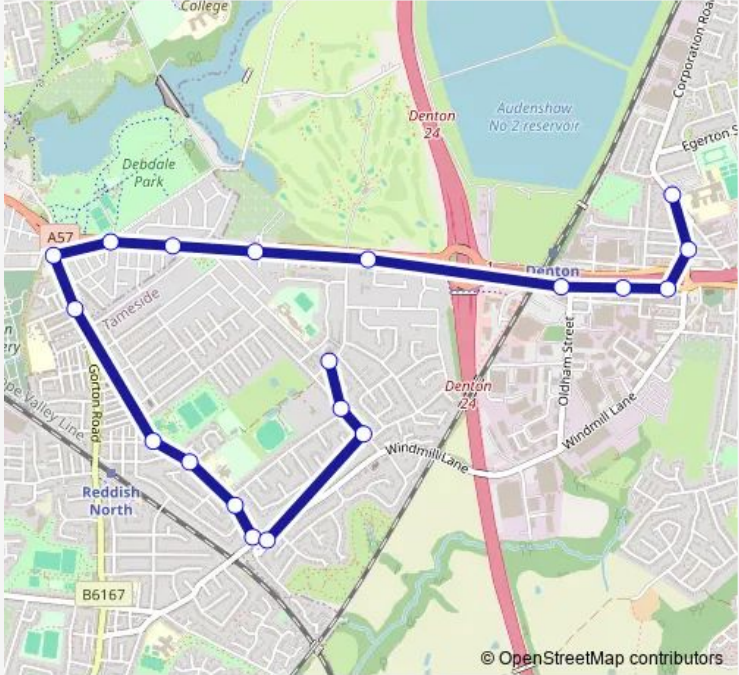

Bus 701 Denton Community College - Dane Bank

[Go to website](#)

**Direction**  
 Denton Community College — Community Centre  
 18 stops  
[Open route schedule](#)

- Denton Community College
- Seymour Street
- Heaton Street
- Sainsbury's
- Hulme Road
- Wilton Grove
- Thornley Park
- Clumber Road
- Debdale Park
- Athol Street
- Wilton Street
- Dane Bank School
- Anson Road
- Windmill Lane
- Fairview Road
- Dane Road
- Anson Road
- Community Centre

Route schedule  
 Denton Community College — Community Centre

Monday	14:40
Tuesday	14:40
Wednesday	14:40
Thursday	14:40
Friday	14:40
Saturday	—
Sunday	—

Route info  
 Direction: Denton Community College  
 Stops: 18  
 Trip Duration: 0 hour 16 min

701 — Denton Community College - Dane Bank Community Centre **BusMaps**

**Direction**

Dane Bank School — Denton Community College

11 stops

[Open route schedule](#)

Dane Bank School

Anson Road

Ashwood Avenue

Granada Road

Wilton Grove

Hulme Road

Denton Station

Holland Street

Belmont Avenue

Denton Community College

Denton Community College