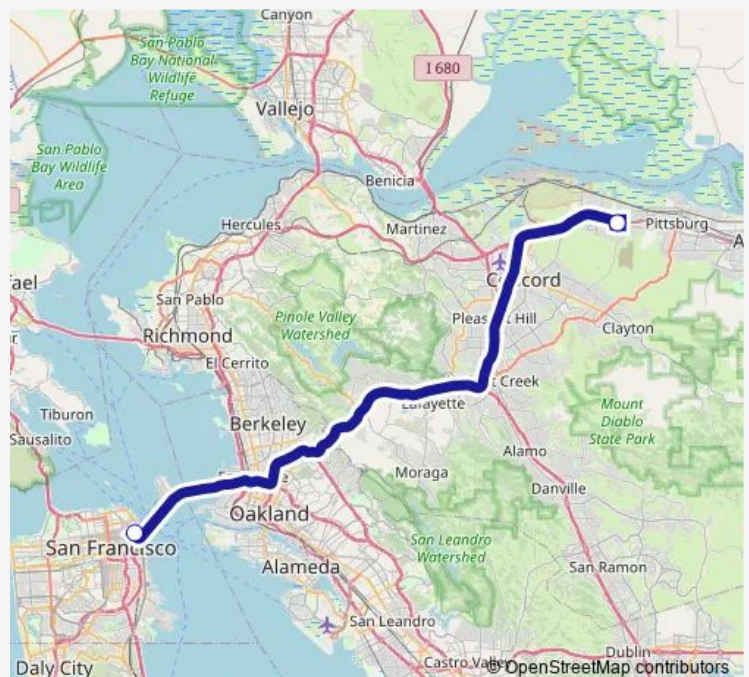

Bus 701 Pittsburg/BP Transbay Early Bird

[Go to website](#)

Direction

Pittsburg/Bay Point Bart — Salesforce Transit Center

2 stops

[Open route schedule](#)

Pittsburg/Bay Point Bart

Salesforce Transit Center

Route schedule

Pittsburg/Bay Point Bart — Salesforce Transit Center

Monday 03:55-04:05

Tuesday 03:55-04:05

Wednesday 03:55-04:05

Thursday 03:55-04:05

Friday 03:55-04:05

Saturday —

Sunday —

Route info

Direction: Pittsburg/Bay Point Bart

Stops: 2

Trip Duration: 0 hour 45 min

701 — Pittsburg/BP Transbay Early Bird

701 Bus time schedules and route maps are available in an offline PDF at busmaps.com. Use the busmaps.com website to see live bus times, train schedule or subway schedule, and step-by-step directions for all public transit in San Francisco