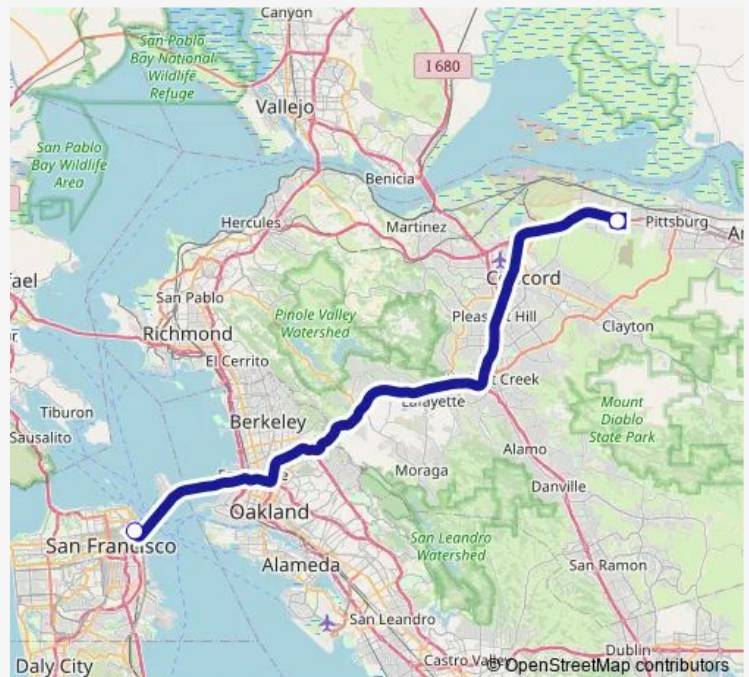

Bus 701 Pittsburg/BP Transbay Early Bird

[Go to website](#)

Direction

Pittsburg/Bay Point Bart — Salesforce Transit Center

2 stops

[Open route schedule](#)

Pittsburg/Bay Point Bart

Salesforce Transit Center

Route schedule

Pittsburg/Bay Point Bart — Salesforce Transit Center

Monday 03:55-04:05

Tuesday 03:55-04:05

Wednesday 03:55-04:05

Thursday 03:55-04:05

Friday 03:55-04:05

Saturday —

Sunday —

Route info

Direction: Pittsburg/Bay Point Bart

Stops: 2

Trip Duration: 0 hour 45 min

701 — Pittsburg/BP Transbay Early Bird

701 Bus time schedules and route maps are available in an offline PDF at busmaps.com. Use the busmaps.com website to see live bus times, train schedule or subway schedule, and step-by-step directions for all public transit in San Francisco