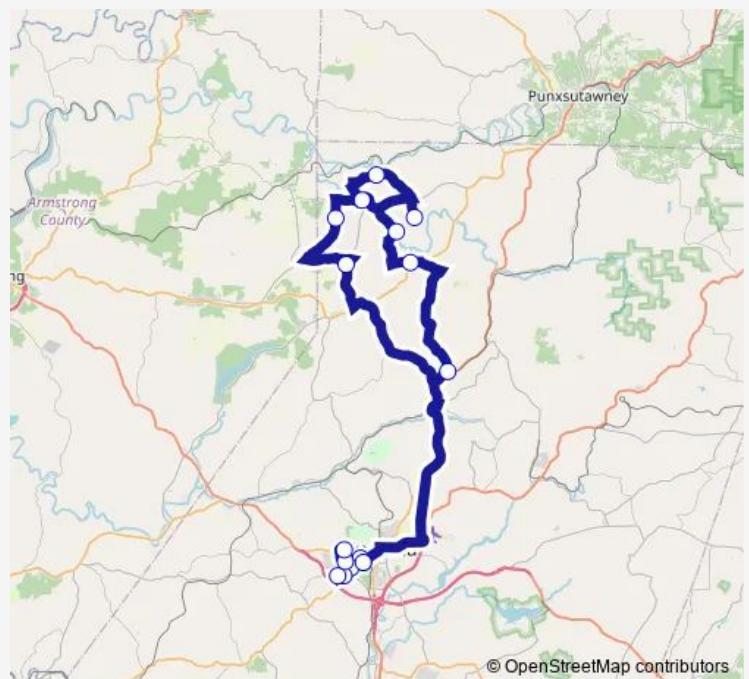

### Route schedule

Indigo Main Office (across from Bus Shel — Indigo Main Office Bus Shelter (Rose St)

Monday —

Tuesday —

Wednesday 07:20

Thursday —

Friday —

Saturday —

Sunday —

### Route info

Direction: Indigo Main Office (across from Bus Shel

Stops: 16

Trip Duration: 2 hour 58 min

701 — Route 7am

701 Bus time schedules and route maps are available in an offline PDF at [busmaps.com](https://busmaps.com). Use the [busmaps.com](https://busmaps.com) website to see live bus times, train schedule or subway schedule, and step-by-step directions for all public transit in Indiana