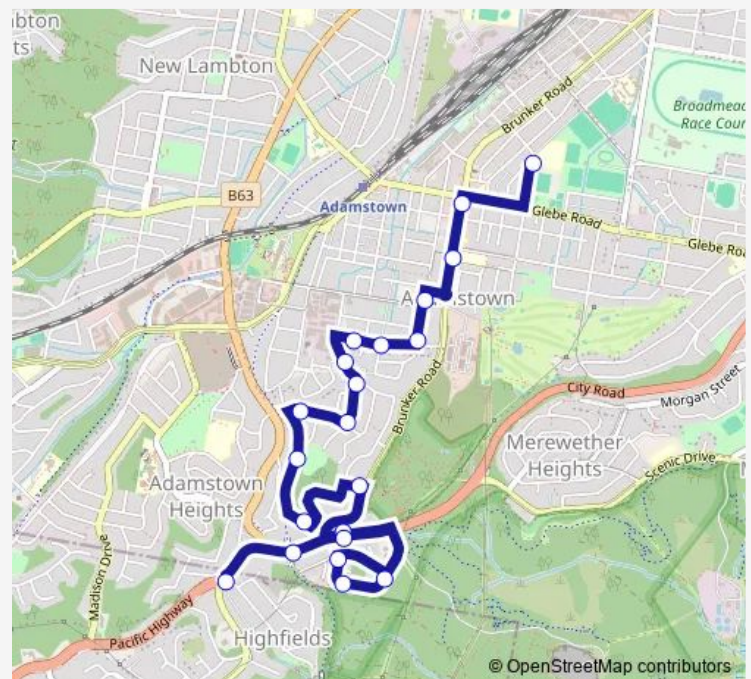

### Route schedule

Adamstown Public School, Bryant St — Highfields Pde Exit At Pacific Hwy

Monday 15:07

Tuesday 15:07

Wednesday 15:07

Thursday 15:07

Friday 15:07

Saturday —

### Route info

Direction: Adamstown Public School, Bryant St

Stops: 21

Trip Duration: 0 hour 25 min

701 — Adamstown Public School to Highfield Rds, Highfields

## Direction

Fernleigh Loop Opp Faul St — Adamstown Public School, Bryant St

23 stops

[Open route schedule](#)

Fernleigh Loop Opp Faul St

Fernleigh Loop Opp Grevillea Cl

Fernleigh Loop At Faul St

City Rd Before Faul St

## Route info

Direction: Fernleigh Loop Opp Faul St

Stops: 23

Trip Duration: 0 hour 28 min

701 School Bus time schedules and route maps are available in an offline PDF at [busmaps.com](https://busmaps.com). Use the [busmaps.com](https://busmaps.com) website to see live bus times, train schedule or subway schedule, and step-by-step directions for all public transit in Newcastle