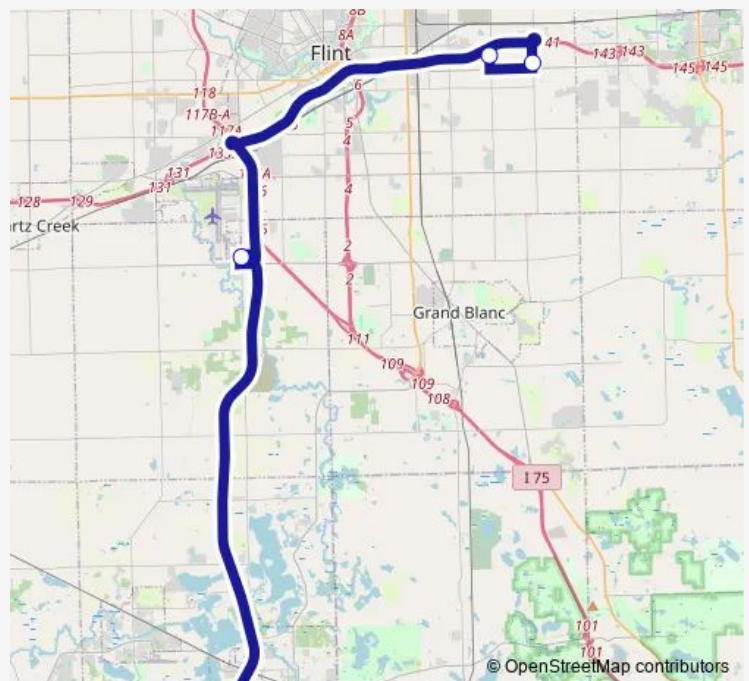

Friday 15:05

Saturday —

Sunday —

Route info

Direction: Genesee Christian Elementary

Stops: 4

Trip Duration: 1 hour 0 min

701

Direction

Dunham's Parking Lot (Fenton) — Genesee Christian Elementary

4 stops

[Open route schedule](#)

Dunham's Parking Lot (Fenton)

Meijer Hill Rd

Genesee Christian High School

Genesee Christian Elementary

Route schedule

Dunham's Parking Lot (Fenton) — Genesee Christian Elementary

Monday 07:15

Tuesday 07:15

Wednesday 07:15

Thursday 07:15

Friday 07:15

Saturday —

Sunday —

Route info

Direction: Dunham's Parking Lot (Fenton)

Stops: 4

Trip Duration: 0 hour 45 min

701 Bus time schedules and route maps are available in an offline PDF at busmaps.com. Use the busmaps.com website to see live bus times, train schedule or subway schedule, and step-by-step directions for all public transit in Flint