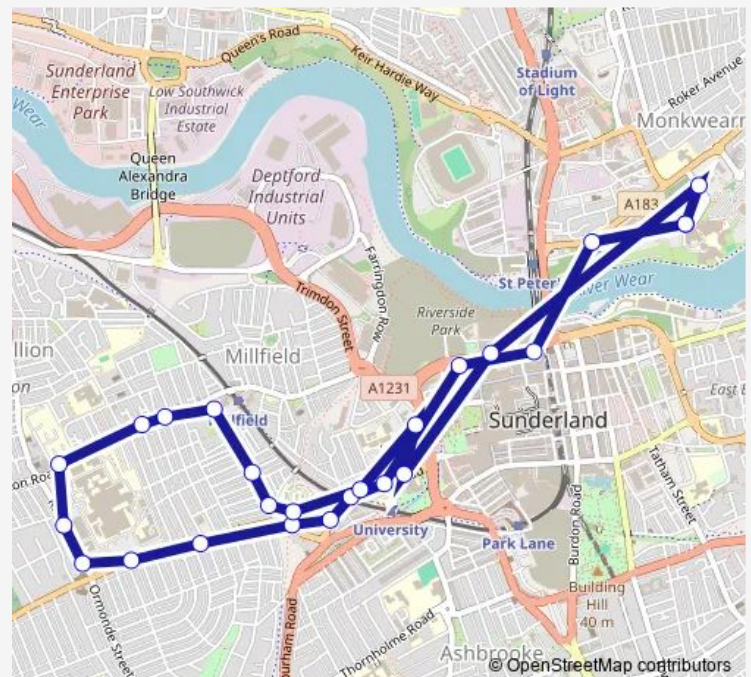

Chester Road-The Precinct

Chester Road-University

Hind Street

Route schedule

St Peters Campus — St Peters Campus

Monday 07:32-22:03

Tuesday 07:32-22:03

Wednesday 07:32-22:03

Thursday 07:32-22:03

Friday 07:32-22:03

Saturday 09:11-19:28

Sunday —

Route info

Direction: St Peters Campus

Stops: 25

Trip Duration: 0 hour 28 min

701 — St Peter's Campus - St Peter's Campus

University Of Sunderland

City Hall

St Peters Way

St Peters Campus

701 Bus time schedules and route maps are available in an offline PDF at busmaps.com. Use the busmaps.com website to see live bus times, train schedule or subway schedule, and step-by-step directions for all public transit in Sunderland