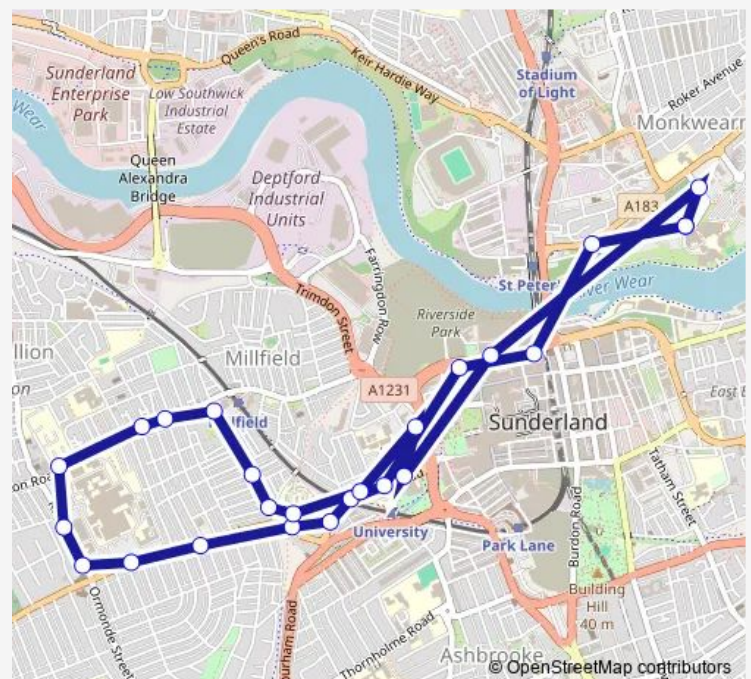

Chester Road-The Precinct

Chester Road-University

Hind Street

Route schedule

St Peters Campus — St Peters Campus

Monday 07:32-22:03

Tuesday 07:32-22:03

Wednesday 07:32-22:03

Thursday 07:32-22:03

Friday 07:32-22:03

Saturday 09:11-19:28

Sunday —

Route info

Direction: St Peters Campus

Stops: 25

Trip Duration: 0 hour 25 min

701 — St Peter's Campus - St Peter's Campus

University Of Sunderland

City Hall

St Peters Way

St Peters Campus

701 Bus time schedules and route maps are available in an offline PDF at busmaps.com. Use the busmaps.com website to see live bus times, train schedule or subway schedule, and step-by-step directions for all public transit in Sunderland