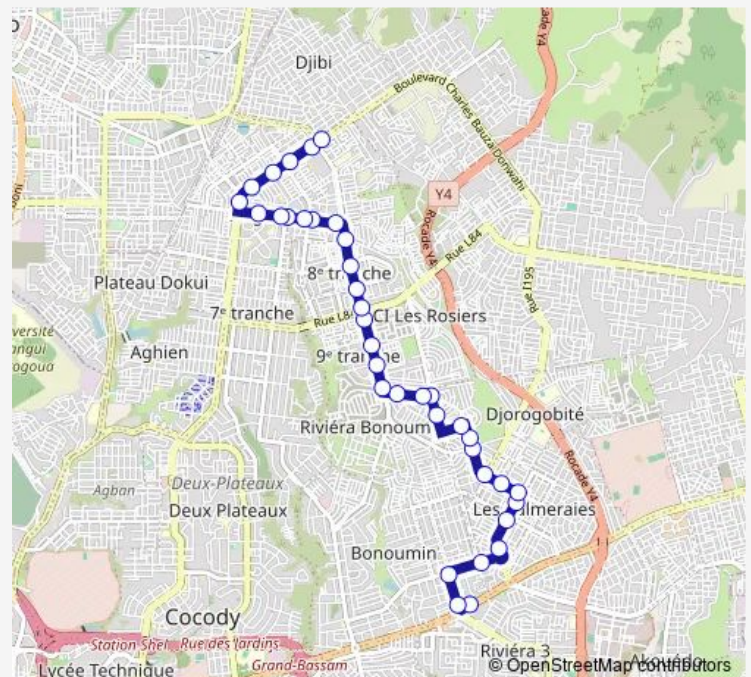

Thursday 06:00

Friday 06:00

Saturday 06:00

Sunday 06:00

Route info

Direction: Terminus 701 9km

Stops: 37

Trip Duration: 0 hour 44 min

701 — Angré Château ↔ Terminus 701 km 9

Eglise El Bethel

Pharmacie les Arums

Nsia Angré

Pharmacie 8e Tranche

Résidence Nelson Mandela

Fidra

Cash Express Angré

Monday 06:00

Tuesday 06:00

Wednesday 06:00

Thursday 06:00

Friday 06:00

Saturday 06:00

Sunday 06:00

Route info