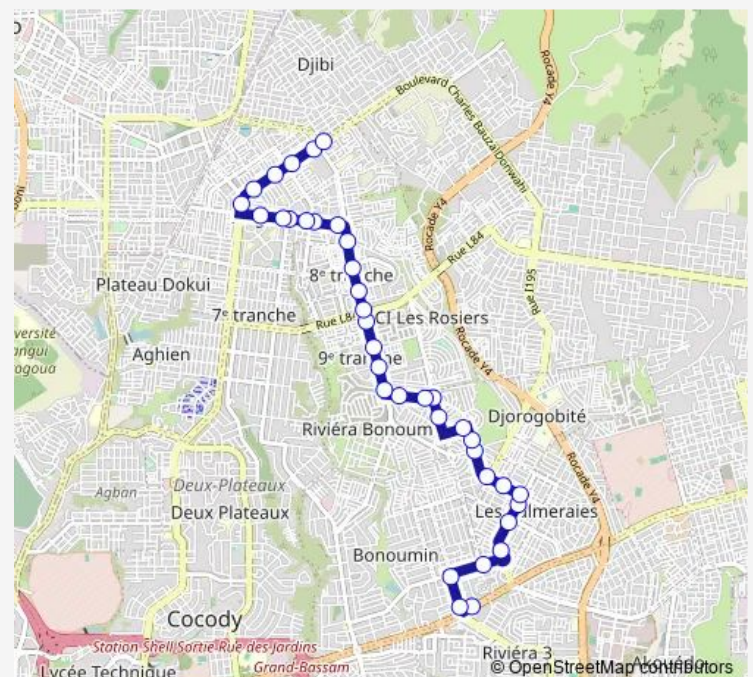

Cnps Angre

CIE 8e Tranche Djibi

Soleil 3

Route schedule

Terminus 701 9km — Angré Château

Monday 06:00

Tuesday 06:00

Wednesday 06:00

Thursday 06:00

Friday 06:00

Saturday 06:00

Sunday 06:00

Route info

Direction: Terminus 701 9km

Stops: 37

Trip Duration: 0 hour 44 min

701 — Angré Château ↔ Terminus 701 km 9

Eglise El Bethel

Pharmacie les Arums

Nsia Angré

Pharmacie 8e Tranche

Résidence Nelson Mandela

Fidra

Cash Express Angré

Monday 06:00

Tuesday 06:00

Wednesday 06:00

Thursday 06:00

Friday 06:00

Saturday 06:00

Sunday 06:00

Route info