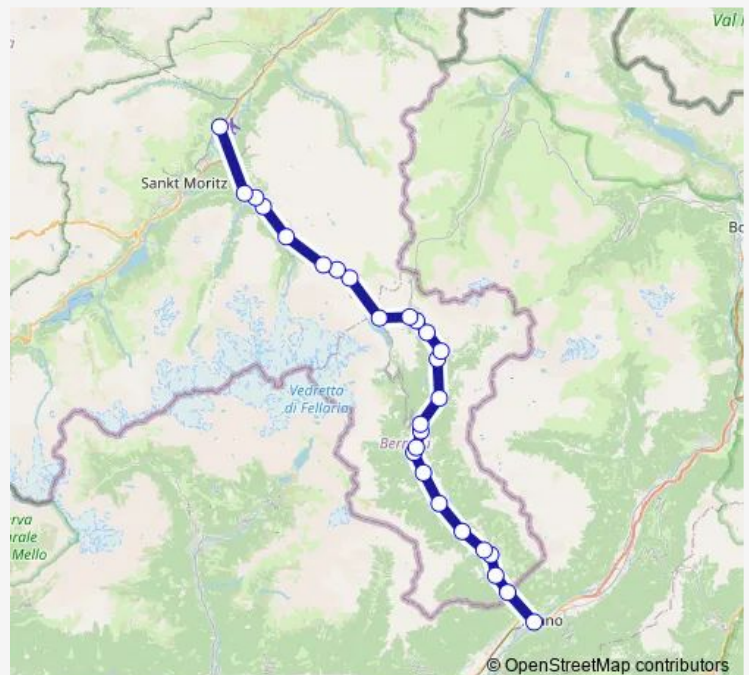

Miralago, Stazione

Brusio, Piazza Fermata

Brusio, Municipio

Route schedule

Samedan, Bahnhof — Tirano, Stazione

Monday 21:15

Tuesday 21:15

Wednesday 21:15

Thursday 21:15

Friday 21:15

Saturday 21:15

Sunday 20:05-21:15

Route info

Direction: Samedan, Bahnhof

Stops: 24

Trip Duration: 1 hour 23 min

701

BusMaps

Campascio, Strada

Campocologno, Stazione

Tirano, Stazione

Direction

Samedan, Bahnhof — Poschiavo, Stazione

19 stops

Monday 05:40-20:05

Tuesday 05:40-20:05

Wednesday 05:40-20:05

Thursday 05:40-20:05

Friday 05:40-20:05

Saturday 20:05

Sunday 19:05-20:05

Route info