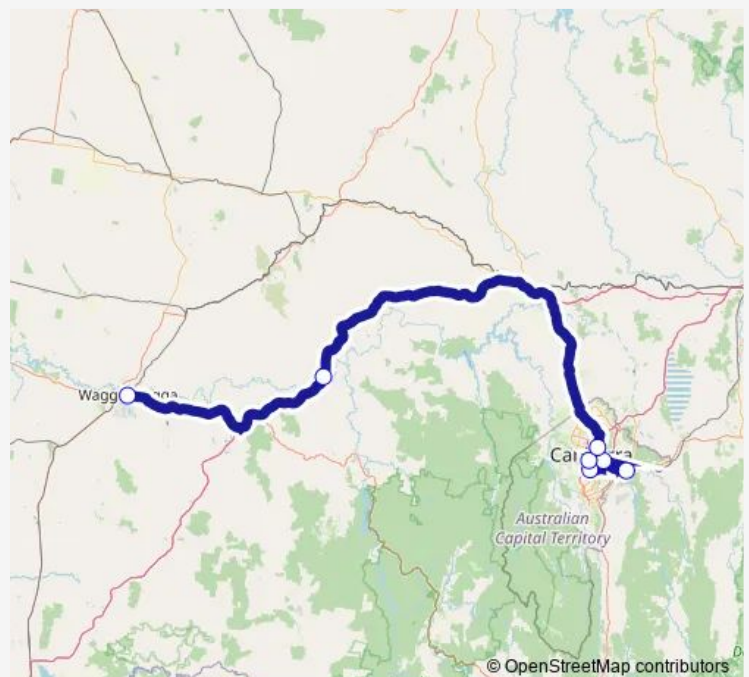

Regional Coach Service 701 Queanbeyan Bus Interchange to Wagga Wagga

[Go to website](#)

Direction

Queanbeyan Interchange, Stand 4 — Wagga Wagga Station, Coach Bay 1

7 stops

[Open route schedule](#)

Queanbeyan Interchange, Stand 4

Canberra Station, Coach Stop

Yamba Dr Opp Canberra Hospital

John James Hospital, Strickland Cr

Alinga St After Marcus Clarke St

Gundagai Visitor Information Centre, Sheridan St

Wagga Wagga Station, Coach Bay 1

Route schedule

Queanbeyan Interchange, Stand 4 — Wagga Wagga Station, Coach Bay 1

Monday	16:30
Tuesday	—
Wednesday	—
Thursday	—
Friday	16:30
Saturday	—
Sunday	—

Route info

Direction: Queanbeyan Interchange, Stand 4

Stops: 7

Trip Duration: 3 hour 55 min