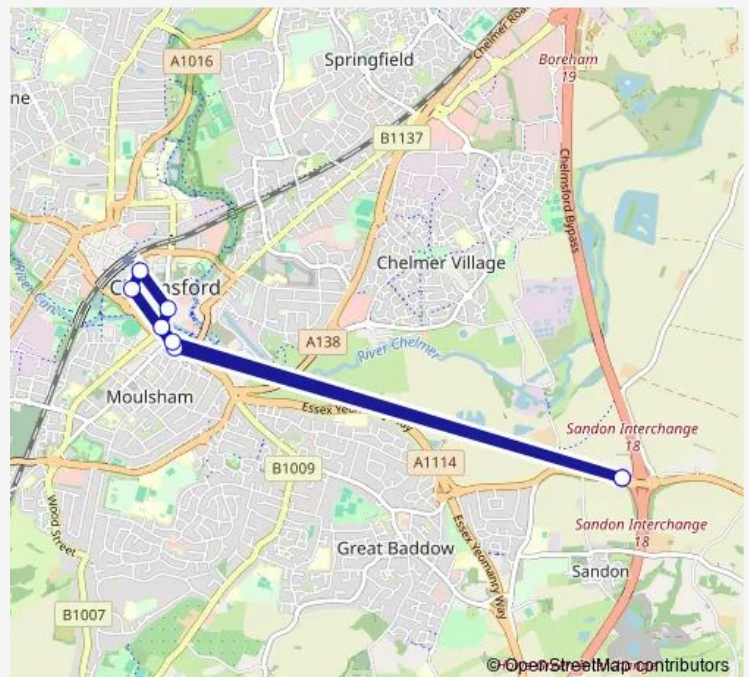

Bus 701 Sandon Park & Ride

[Go to website](#)

Direction

Sandon Park-and-Ride — Sandon Park-and-Ride

8 stops

[Open route schedule](#)

Sandon Park-and-Ride

Parkway

Victoria Road South

Careers Office

High Chelmer

Job Centre

Parkway Park & Ride

Sandon Park-and-Ride

Route schedule

Sandon Park-and-Ride — Sandon Park-and-Ride

Monday 06:30-19:20

Tuesday 06:30-19:20

Wednesday 06:30-19:20

Thursday 06:30-19:20

Friday 06:30-19:20

Saturday 07:00-18:50

Sunday —

Route info

Direction: Sandon Park-and-Ride

Stops: 8

Trip Duration: 0 hour 20 min

701 — Sandon Park & Ride

701 Bus time schedules and route maps are available in an offline PDF at busmaps.com. Use the busmaps.com website to see live bus times, train schedule or subway schedule, and step-by-step directions for all public transit in Chelmsford