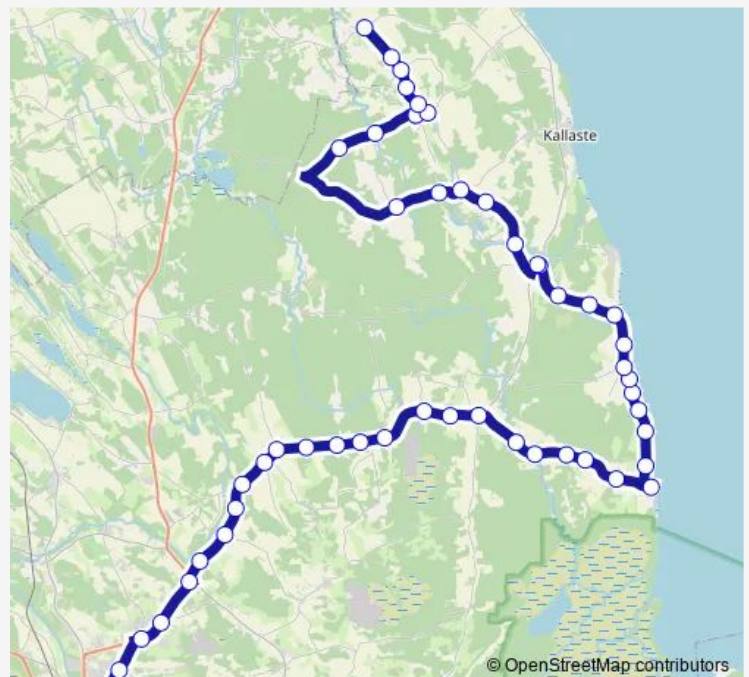

### Route schedule

Tartu bussijaam — Assikvere

Monday 11:30

Tuesday 11:30

Wednesday 11:30

Thursday 11:30

Friday 11:30

Saturday 11:30

### Route info

Direction: Tartu bussijaam

Stops: 51

Trip Duration: 1 hour 40 min

Vanaussaia

Kõnnu

Põldmäe

Varnja