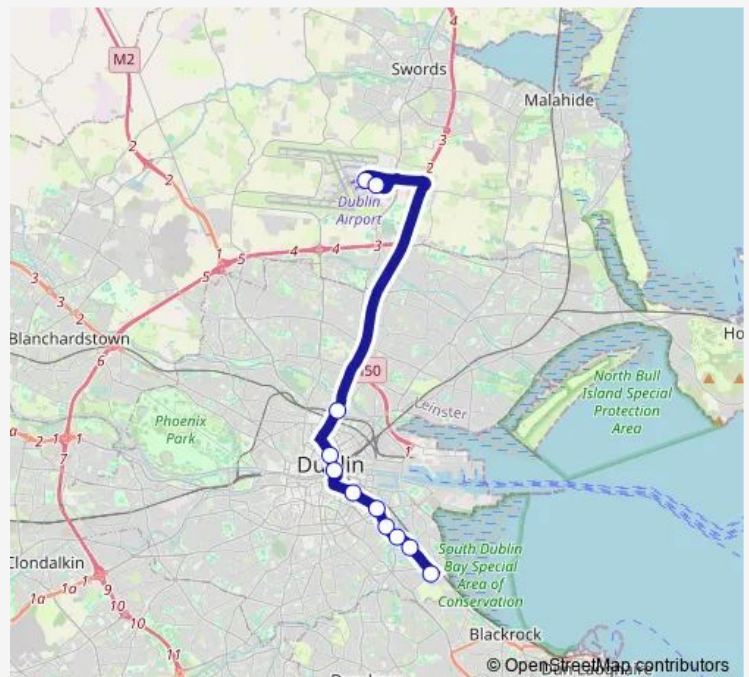

RDS Ballsbridge

American Embassy

Haddington Road

Holles Street

Pearse Station

Westmoreland Street

O'Connell Street Upper

Drumcondra Rail Station

Friday 03:07-02:37⁺¹

Saturday 03:07-02:37⁺¹

Sunday 03:07-02:37⁺¹

Route info

Direction: St Vincent's Hospital

Stops: 12

Trip Duration: 1 hour 13 min

701 — Dublin Airport - Cherrywood

Direction

Dublin Airport Terminal 1 Zone 2 — Nutley Lane

11 stops

[Open route schedule](#)

Dublin Airport Terminal 1 Zone 2

Dublin Airport Terminal 2 Zone 20

Drumcondra Rail Station

O'Connell Street Upper

O'Connell Bridge

Merrion Square North

Haddington Road

Lansdowne Road

RDS Ballsbridge

British Embassy

Nutley Lane

Route schedule