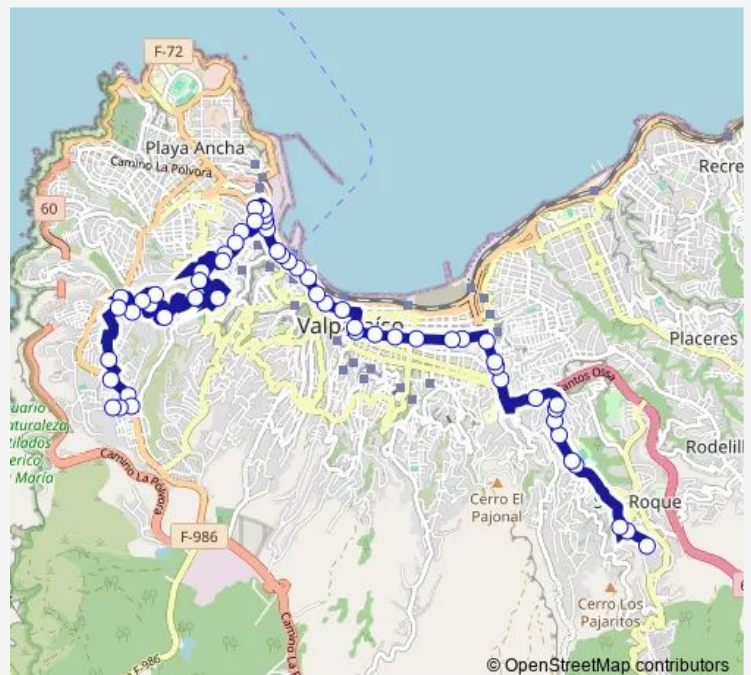

Monday 06:00-23:00

Tuesday 06:00-23:00

Wednesday 06:00-23:00

Thursday 06:00-23:00

Friday 06:00-23:00

Saturday 06:30-23:00

Sunday 07:00-22:00

Route info

Direction: Rio Bueno - Transversal

Stops: 56

Trip Duration: 0 hour 45 min

701 — Cordillera - Chilectra

Supermercado Unimarc

Brazil - Bellavista

Intendencia De Valparaiso

Duoc Cousiño

Tuesday 06:00-23:00

Wednesday 06:00-23:00

Thursday 06:00-23:00

Friday 06:00-23:00

Saturday 06:30-23:00

Sunday 07:00-22:00

Route info

Direction: Vista Al Mar / Abelardo Nuñez

Stops: 51

Trip Duration: 0 hour 34 min

Condell - Bellavista

Condell - Pudeto

Condell - Eleuterio Ramirez

Ex. Municipalidad

Condell - Molina

Pedro Montt - Plaza Victoria / Sur