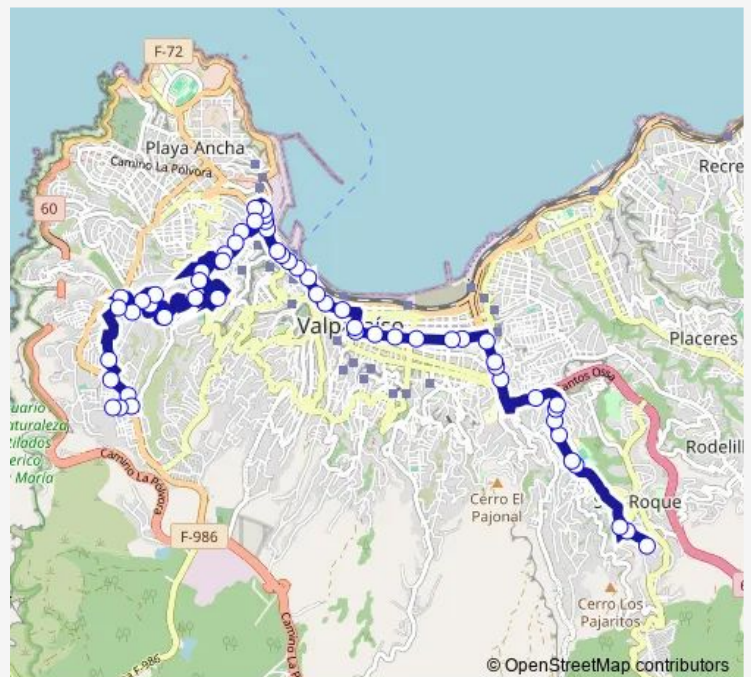

Monday 06:00-23:00

Tuesday 06:00-23:00

Wednesday 06:00-23:00

Thursday 06:00-23:00

Friday 06:00-23:00

Saturday 06:30-23:00

Sunday 07:00-22:00

Route info

Direction: Rio Bueno - Transversal

Stops: 56

Trip Duration: 0 hour 45 min

701 — Cordillera - Chilectra

Supermercado Unimarc

Brazil - Bellavista

Intendencia De Valparaiso

Duoc Cousiño

Tuesday 06:00-23:00

Wednesday 06:00-23:00

Thursday 06:00-23:00

Friday 06:00-23:00

Saturday 06:30-23:00

Sunday 07:00-22:00

Route info

Direction: Vista Al Mar / Abelardo Nuñez

Stops: 51

Trip Duration: 0 hour 34 min

Condell - Bellavista

Condell - Pudeto

Condell - Eleuterio Ramirez

Ex. Municipalidad

Condell - Molina

Pedro Montt - Plaza Victoria / Sur