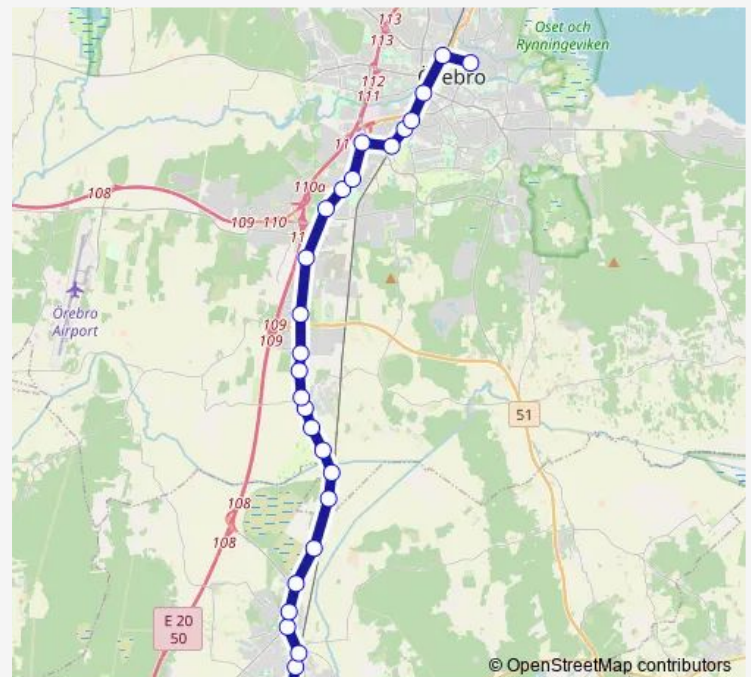

Örebro Korskyrkan

Örebro Brunnsparken

Nasta

Route schedule

Kumla station — USÖ S:a Grev Roseng

Monday 04:58-22:28

Tuesday 04:58-22:28

Wednesday 04:58-22:28

Thursday 04:58-22:28

Friday 04:58-22:28

Saturday 00:23-22:05

Sunday 00:25-22:05

Route info

Direction: Kumla station

Stops: 27

Trip Duration: 0 hour 45 min

701

BusMaps

Gustavsviks camping

Gustavsviksbadet

Södermalmsplan

Örebro Södra station

Örebro Centralstation

USÖ S:a Grev Roseng

Tuesday 04:55-23:25

Wednesday 04:55-23:25

Thursday 04:55-23:25

Friday 04:55-23:25

Saturday 01:25-23:00

Sunday 01:25-23:00

Route info

Direction: USÖ S:a Grev Roseng