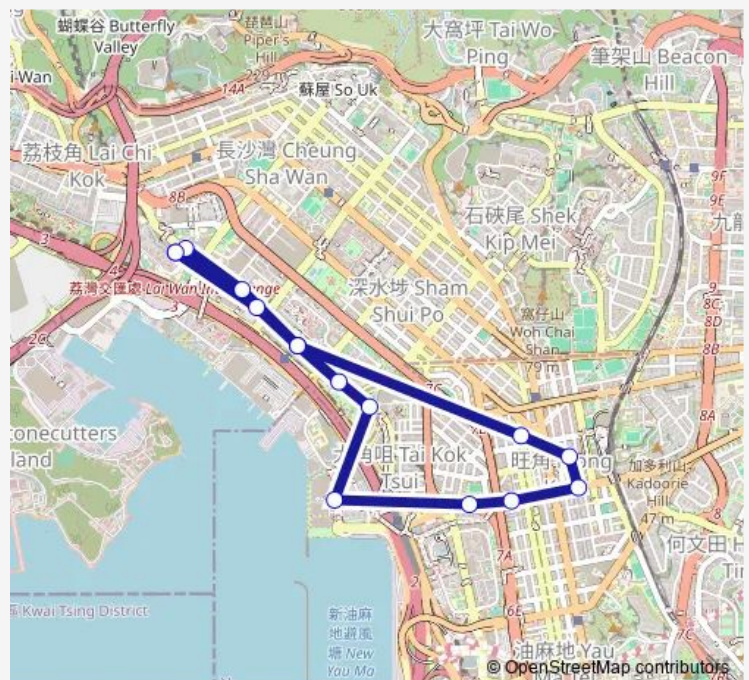

[Ctb] Ming KEI College, Cherry Street[[Kmb+Ctb] Ming KEI College/
Ming KEI College, Cherry Street[[Kmb] Ming KEI College

[Ctb] THE Long Beach, HOI FAI Road[[Kmb+Ctb] THE Long Beach/
The Long Beach, HOI FAI Road[[Kmb] THE Long Beach

[Ctb] Chui YU Road, Sham Mong Road[[Kmb] Chui YUE Road

Route schedule

[Ctb] HOI LAI Estate[[Kmb+Ctb] HOI LAI Estate BUS Terminus/
Hoi LAI Estate — [Ctb] HOI LAI Estate[[Kmb+Ctb] HOI LAI Estate BUS Terminus/
Hoi LAI Estate

Monday	05:45-21:35
Tuesday	05:45-21:35
Wednesday	05:45-21:35
Thursday	05:45-21:35
Friday	05:45-21:35
Saturday	05:45-21:15
Sunday	05:45-22:15

Route info

Direction: [Ctb] HOI LAI Estate[[Kmb+Ctb] HOI LAI Estate BUS Terminus/
Hoi LAI Estate

Stops: 15

Trip Duration: 0 hour 21 min

701 — HOI LAI Estate - Mong KOK (Circular)

[Ctb] NAM Cheong Park, Sham Mong Road[[Kmb] NAM Cheong Park

[Ctb] NAM Cheong Station, Sham Mong Road[[Kmb+Ctb] FU Cheong Estate/
Nam Cheong Station, Sham Mong Road[[Kmb] FU Cheong Estate