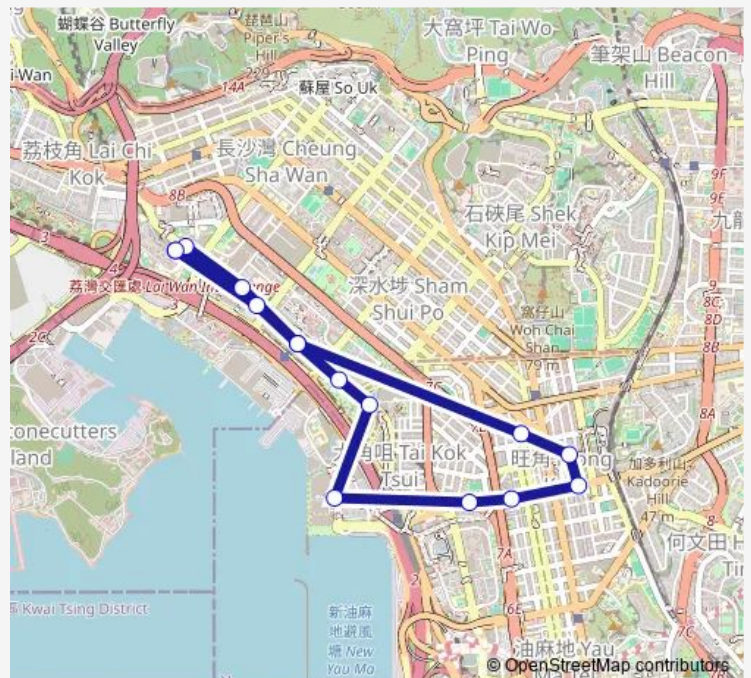

[Ctb] Ming KEI College, Cherry Street[[Kmb+Ctb] Ming KEI College/<Br>Ming KEI College, Cherry Street[[Kmb] Ming KEI College

[Ctb] THE Long Beach, HOI FAI Road[[Kmb+Ctb] THE Long Beach/<Br>The Long Beach, HOI FAI Road[[Kmb] THE Long Beach

[Ctb] Chui YU Road, Sham Mong Road[[Kmb] Chui YUE Road

**Route schedule**

[Ctb] HOI LAI Estate[[Kmb+Ctb] HOI LAI Estate BUS Terminus/<Br>Hoi LAI Estate — [Ctb] HOI LAI Estate[[Kmb+Ctb] HOI LAI Estate BUS Terminus/<Br>Hoi LAI Estate

Monday	05:45-21:35
Tuesday	05:45-21:35
Wednesday	05:45-21:35
Thursday	05:45-21:35
Friday	05:45-21:35
Saturday	05:45-21:15
Sunday	05:45-22:15

**Route info**

Direction: [Ctb] HOI LAI Estate[[Kmb+Ctb] HOI LAI Estate BUS Terminus/<Br>Hoi LAI Estate

Stops: 15

Trip Duration: 0 hour 22 min

701 — HOI LAI Estate - Mong KOK (Circular)

[Ctb] NAM Cheong Park, Sham Mong Road[[Kmb] NAM Cheong Park

[Ctb] NAM Cheong Station, Sham Mong Road[[Kmb+Ctb] FU Cheong Estate/<Br>Nam Cheong Station, Sham Mong Road[[Kmb] FU Cheong Estate