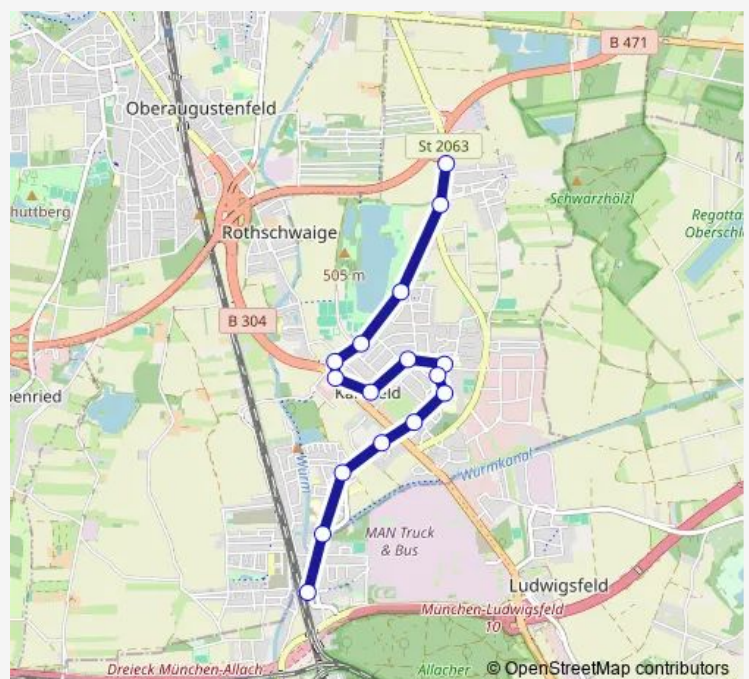

Route schedule

Karlsfeld — Karlsf.,Schwarzhölzlstr.

Monday	05:13-20:13
Tuesday	05:13-20:13
Wednesday	05:13-20:13
Thursday	05:13-20:13
Friday	05:13-20:13
Saturday	06:10-19:10
Sunday	—

Route info

Direction: Karlsfeld

Stops: 18

Trip Duration: 0 hour 25 min

Direction

Karlsf.,Schwarzhölzlstr. — Karlsfeld

16 stops

[Open route schedule](#)

Karlsf.,Schwarzhölzlstr.

Karlsfeld, Bachweg

Monday 05:01-20:41

Tuesday 05:01-20:41

Wednesday 05:01-20:41

Thursday 05:01-20:41

Friday 05:01-20:41

Saturday 05:50-19:30

Sunday —

Route info