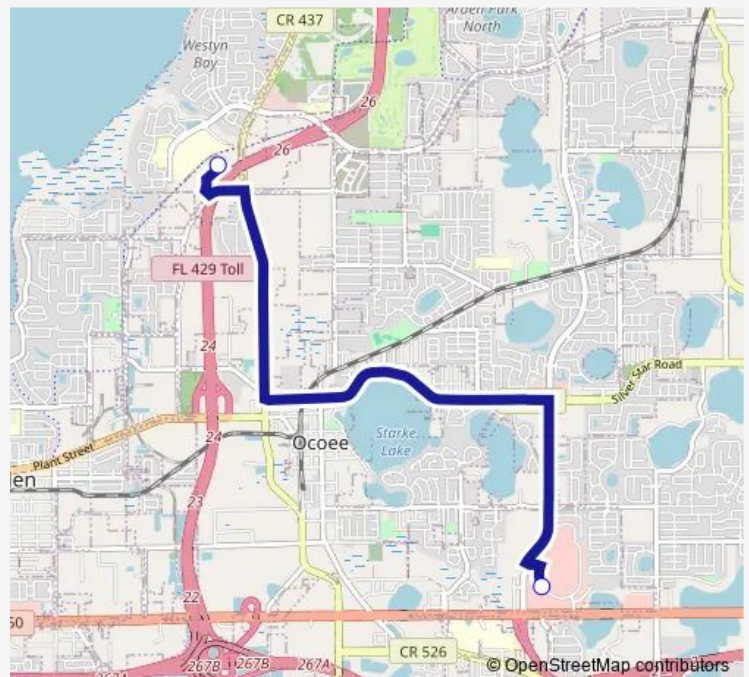

### Direction

Mall RD AND S Clarke Rd — E Crown Point Rd

2 stops

[Open route schedule](#)

Mall RD AND S Clarke Rd

E Crown Point Rd

### Route schedule

Mall RD AND S Clarke Rd — E Crown Point Rd

Monday 07:10-16:55

Tuesday 07:10-16:55

Wednesday 07:10-16:55

Thursday 07:10-16:55

Friday 07:10-16:55

Saturday —

### Route info

Direction: Mall RD AND S Clarke Rd

Stops: 2

Trip Duration: 0 hour 20 min

701 — Orange Tech College West

**Direction**

E Crown Point Rd — Mall RD AND S Clarke Rd

2 stops

[Open route schedule](#)

E Crown Point Rd

Mall RD AND S Clarke Rd

**Route schedule**

E Crown Point Rd — Mall RD AND S Clarke Rd

Monday	11:05-20:45
Tuesday	11:05-20:45
Wednesday	10:40-20:45
Thursday	11:05-20:45
Friday	11:05-20:45
Saturday	—
Sunday	—