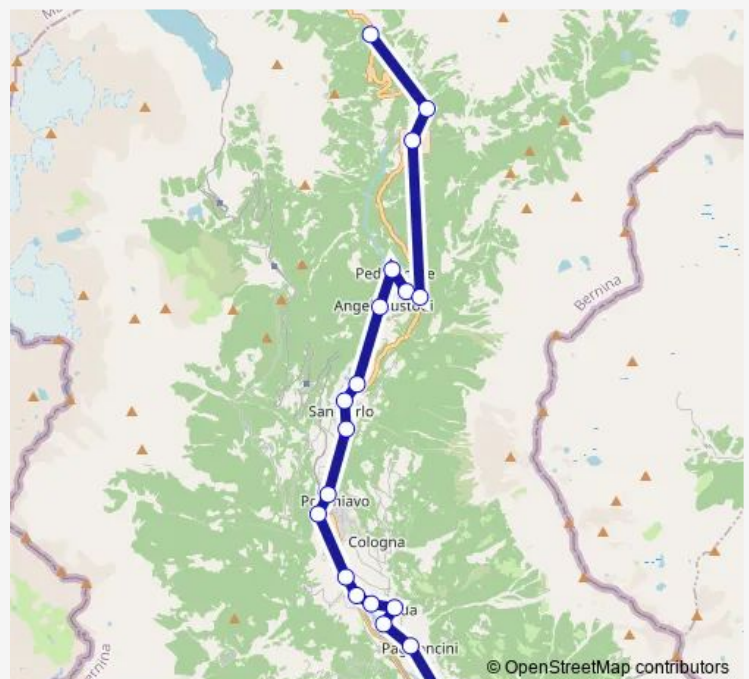

Bus 701 B 701

[Go to website](#)

Direction

La Rösä — Le Prese, Stazione

15 stops

[Open route schedule](#)

La Rösä

Sfazù, Fermata

Pozzulasc, Fermata

S. Carlo GR, Val dal Teo

S. Carlo GR, Percosta

S. Carlo GR, Permunt

S. Carlo GR, Angeli Custodi

S. Carlo GR, Raviscé

S. Carlo GR, Centro

S. Carlo GR, Mulino Aino

Poschiavo, Curtinell

Poschiavo, Stazione

Li Curt, S. Antonio

Li Curt, Stazione

Le Prese, Stazione

Route schedule

La Rösä — Le Prese, Stazione

Monday 15:00

Tuesday 15:00

Wednesday 15:00

Thursday 15:00

Friday 15:00

Saturday 15:00

Sunday 15:00

Route info

Direction: La Rösä

Stops: 15

Trip Duration: 0 hour 30 min

701 — B 701

BusMaps