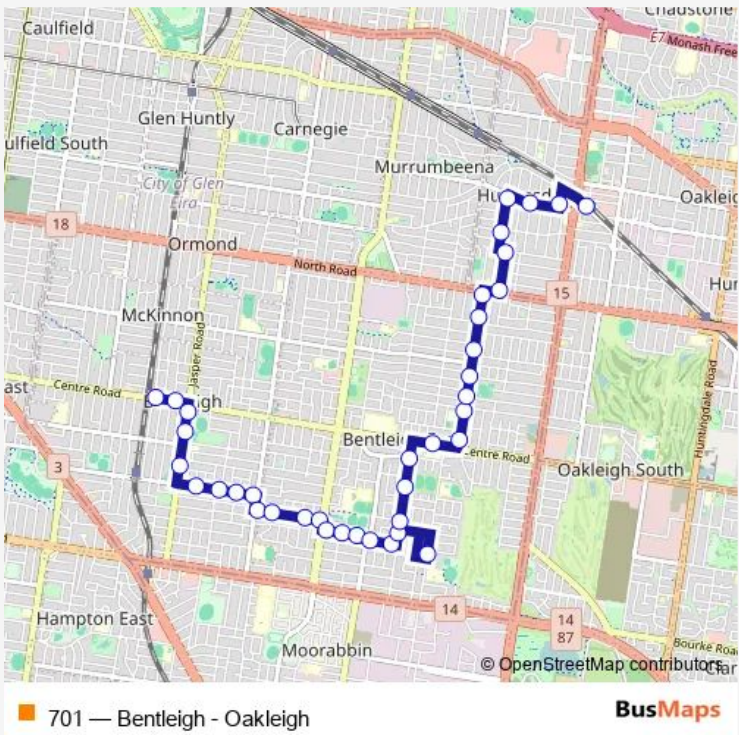

**Bus 701 Bentleigh - Oakleigh**

[Go to website](#)

**Direction**  
 Bent St/Centre Rd (Bentleigh) — Oakleigh Station/Haughton Rd (Oakleigh)  
 38 stops  
[Open route schedule](#)

- Bent St/Centre Rd (Bentleigh)
- Godfrey St/Centre Rd (Bentleigh)
- Bentleigh Library/Jasper Rd (Bentleigh)
- Bentleigh Reserve/Jasper Rd (Bentleigh)
- London St/Jasper Rd (Bentleigh)
- Wilma St/Patterson Rd (Bentleigh)
- Hobart St/Patterson Rd (Bentleigh)
- Montreal St/Patterson Rd (Bentleigh)
- Tucker Rd/Patterson Rd (Bentleigh)
- Tucker Rd/Mawby Rd (Bentleigh)
- Tucker Rd/Mawby Rd (Bentleigh)
- Rowan Ave/Mawby Rd (Bentleigh East)
- East Boundary Rd/Mawby Rd (Bentleigh East)
- East Boundary Rd/Bellevue Rd (Bentleigh East)
- Celia St/Bellevue Rd (Bentleigh East)
- Brad St/Bellevue Rd (Bentleigh East)
- Chesterville Rd/Bellevue Rd (Bentleigh East)
- Brady Rd/Bellevue Rd (Bentleigh East)
- Normdale Rd/Brady Rd (Bentleigh East)
- Moorleigh Community Village/Bignell Rd (Bentleigh East)
- Highview Rd/Brady Rd (Bentleigh East)

**Route info**  
 Direction: Bent St/Centre Rd (Bentleigh)  
 Stops: 38  
 Trip Duration: 0 hour 31 min

Centenary Park Tennis Club/Brady Rd (Bentleigh East)

Florence St/Brady Rd (Bentleigh East)

Dover St/Centre Rd (Bentleigh East)

## Direction

Oakleigh Station/Johnson St (Oakleigh) — Bent St/Centre Rd (Bentleigh)

39 stops

[Open route schedule](#)

Oakleigh Station/Johnson St (Oakleigh)

Warrigal Rd/Carlisle Cres (Hughesdale)

Carlisle Cres/Richardson St (Hughesdale)

## Route info

Direction: Oakleigh Station/Johnson St (Oakleigh)

Stops: 39

Trip Duration: 0 hour 31 min

Brad St/Bellevue Rd (Bentleigh East)

Celia St/Bellevue Rd (Bentleigh East)

East Boundary Rd/Bellevue Rd (Bentleigh East)