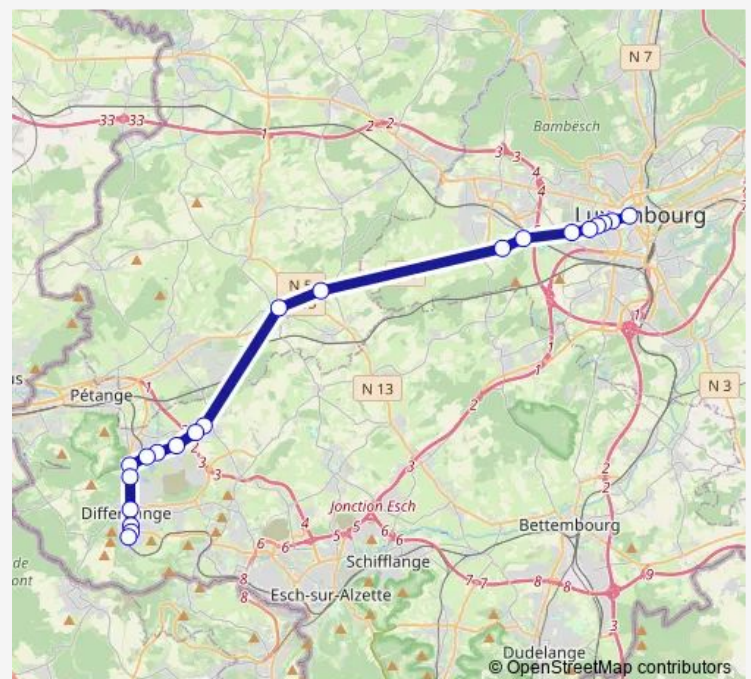

Oberkorn, Chiers

Oberkorn, Centre Sportif

Oberkorn, Aquasud

Route schedule

Luxembourg/Centre, Monterey — Oberkorn, Aquasud

Monday 05:16-23:16

Tuesday 05:16-23:16

Wednesday 05:16-23:16

Thursday 05:16-23:16

Friday 05:16-23:16

Saturday 05:16-23:16

Sunday 07:16-21:16

Route info

Direction: Luxembourg/Centre, Monterey

Stops: 21

Trip Duration: 0 hour 42 min

701

BusMaps

Direction

Oberkorn, Aquasud — Luxembourg/Centre, Monterey

20 stops

[Open route schedule](#)

Oberkorn, Aquasud

Oberkorn, Chiers

Friday 05:03-22:03

Saturday 05:03-22:03

Sunday 08:03-22:03

Route info

Direction: Oberkorn, Aquasud

Stops: 20

Trip Duration: 0 hour 36 min

701 Bus time schedules and route maps are available in an offline PDF at busmaps.com. Use the busmaps.com website to see live bus times, train schedule or subway schedule, and step-by-step directions for all public transit in Luxembourg