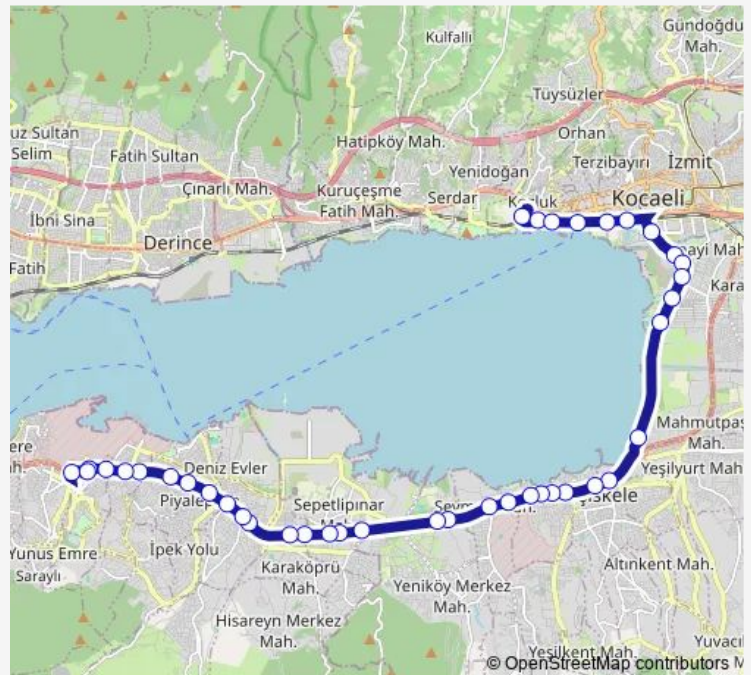

Bus 701 Gölcük-İzmit (Eski Yol)

[Go to website](#)

Direction

Gölcük Depolama Alanı — Batı Terminali Giriş

39 stops

[Open route schedule](#)

Gölcük Depolama Alanı

Donanma 1

Pervane 1

Eski Garajlar

İskele Yolu 4

Dörtüol İzmit

Gölcük İmam Hatip Lisesi 1

Ahmet BEY Camii 1

Çiftlik İzmit

Fabrika Sapağı

Karaköprü Camii

Tüvtürk Gölcük 1

Üçevler ÜST Geçidi

Platform

Yazlık Sapağı 4

Bahçecik Seymen 1

Borusan İlkokulu

Keskin

Körfez Camii

DAĞ Sümblü Sokak

Kuraloğlu

Route schedule

Gölcük Depolama Alanı — Batı Terminali Giriş

Monday 05:50-23:50

Tuesday 05:50-23:50

Wednesday 05:50-23:50

Thursday 05:50-23:50

Friday 05:50-23:50

Saturday 05:55-23:50

Sunday 06:00-23:50

Route info

Direction: Gölcük Depolama Alanı

Stops: 39

Trip Duration: 0 hour 32 min

701 — Gölcük-İzmit (Eski Yol)

BusMaps