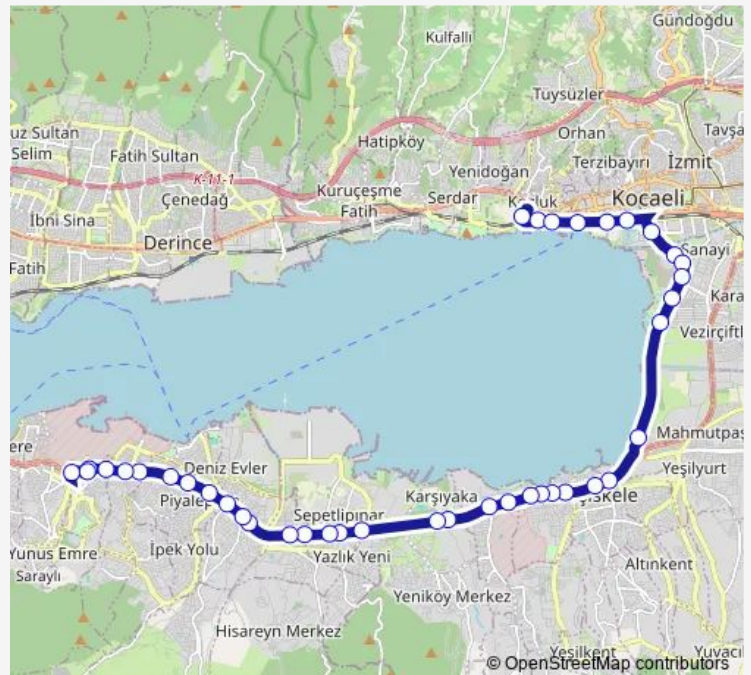

Thursday 05:50-23:50

Friday 05:50-23:50

Saturday 05:55-23:50

Sunday 06:00-23:50

Route info

Direction: Gölcük Depolama Alanı

Stops: 39

Trip Duration: 0 hour 32 min

Saturday 00:25-23:55

Sunday 00:25-23:55

Route info

Direction: Bati Terminali Peronlar

Stops: 40

Trip Duration: 0 hour 33 min

Tüvtürk Gölcük 2

Karaköprü