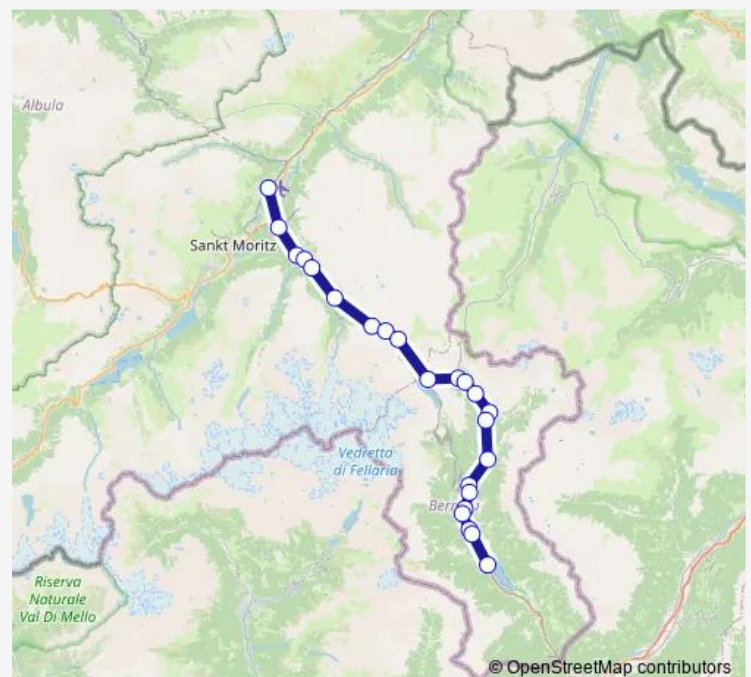

Thursday 07:40-16:40

Friday 07:40-16:40

Saturday 07:40-16:40

Sunday 07:40-16:40

Route info

Direction: Le Prese, Stazione

Stops: 23

Trip Duration: 1 hour 11 min

701

BusMaps

Punt Muragl, Talstation

Samedan, Bahnhof

Direction

La Rösa — Le Prese, Stazione

15 stops

[Open route schedule](#)

Route info

Direction: La Rösa

Stops: 15

Trip Duration: 0 hour 30 min

Direction

Le Prese, Stazione — La Rōsa

21 stops

[Open route schedule](#)

Stops: 21

Trip Duration: 0 hour 42 min

Direction

Samedan, Bahnhof — Le Prese, Stazione

23 stops

[Open route schedule](#)

Samedan, Bahnhof

Punt Muragl, Talstation