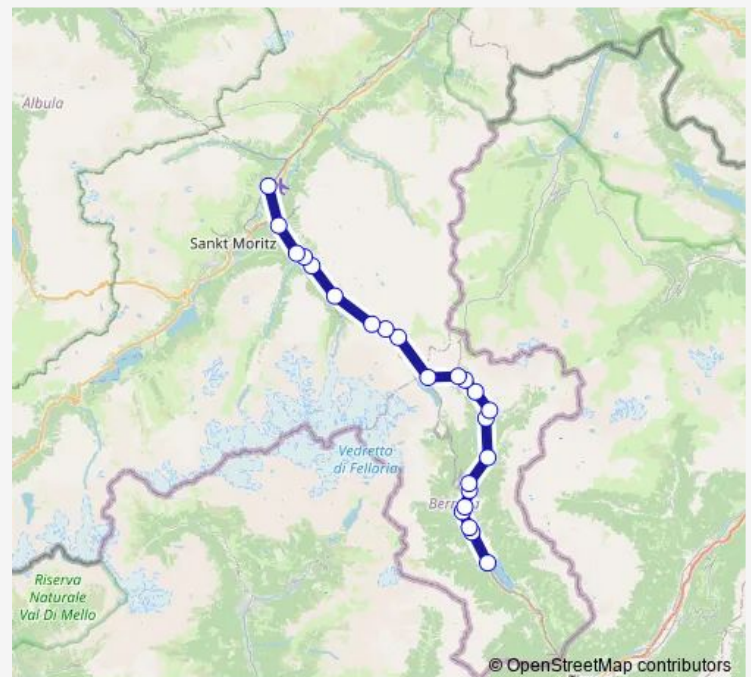

Friday 09:05-18:05

Saturday 09:05-18:05

Sunday 09:05-18:05

Route info

Direction: Samedan, Bahnhof

Stops: 23

Trip Duration: 1 hour 10 min

701

BusMaps

Li Curt, Stazione

Le Prese, Stazione

Direction

Le Prese, Stazione — Samedan, Bahnhof

23 stops

[Open route schedule](#)

Le Prese, Stazione

Direction: La Rösa

Stops: 15

Trip Duration: 0 hour 30 min

Direction

Le Prese, Stazione — La Rōsa

21 stops

[Open route schedule](#)

Le Prese, Stazione

Wednesday 06:50-14:30

Thursday 06:50-14:30

Friday 06:50-14:30

Saturday 08:15-14:15

Sunday 08:15-14:15

Route info

Direction: Le Prese, Stazione

Stops: 21