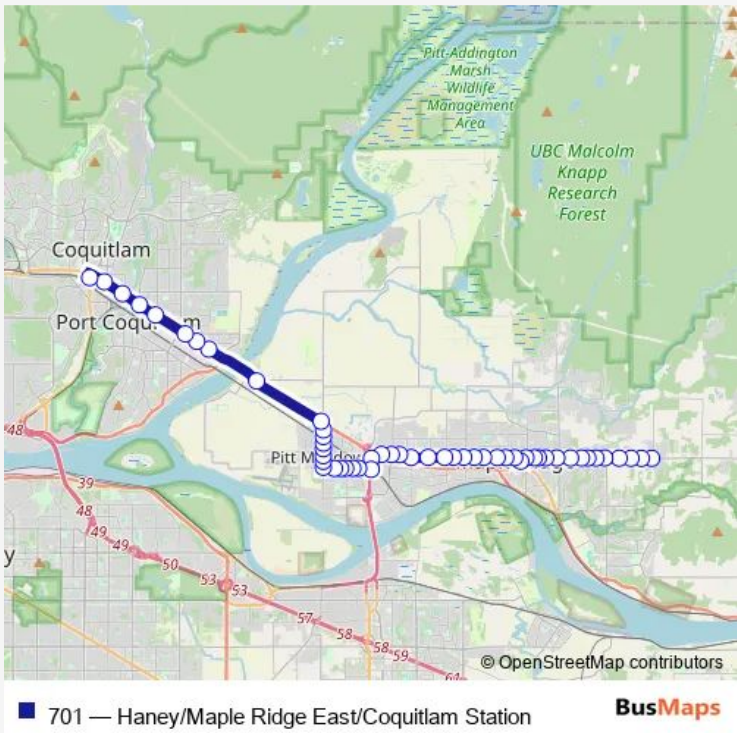

Bus 701 Haney/Maple Ridge East/Coquitlam Station

[Go to website](#)

Direction
 Coquitlam Central Station @ Bay 6 — Haney Place @ Bay 7
 34 stops
[Open route schedule](#)

- Coquitlam Central Station @ Bay 6
- Eastbound Lougheed Hwy @ Westwood St
- Eastbound Lougheed Hwy @ Hastings St
- Eastbound Lougheed Hwy @ Shaughnessy St
- Eastbound Lougheed Hwy @ Oxford St
- Eastbound Lougheed Hwy @ Coast Meridian Rd
- Eastbound Lougheed Hwy @ Ottawa St
- Eastbound Lougheed Hwy @ Kennedy Rd
- Southbound Harris Rd @ McMyn Rd
- Southbound Harris Rd @ Davison Rd
- Pitt Meadows Station @ Bay 2
- Southbound Harris Rd @ Civic Centre
- Southbound Harris Rd @ 119 Ave
- Eastbound Hammond Rd @ Harris Rd
- Eastbound Hammond Rd @ Blakely Rd
- Eastbound Hammond Rd @ Bonson Rd
- Eastbound Hammond Rd @ Wildwood Cres
- Eastbound Hammond Rd @ Albertan St
- Maple Meadows Station @ Bay 3
- Northbound 200 St @ 119a Ave
- Eastbound Dewdney Trunk Rd @ 202 St

Route schedule
 Coquitlam Central Station @ Bay 6 — Haney Place @ Bay 7

Monday	07:32-02:05 ⁺¹
Tuesday	07:32-02:35 ⁺¹
Wednesday	07:32-02:05 ⁺¹
Thursday	07:32-02:05 ⁺¹
Friday	07:32-02:05 ⁺¹
Saturday	03:05-02:05 ⁺¹
Sunday	07:50-01:17 ⁺¹

Route info
 Direction: Coquitlam Central Station @ Bay 6
 Stops: 34
 Trip Duration: 0 hour 42 min

Eastbound Dewdney Trunk Rd @ 203 St

Eastbound Dewdney Trunk Rd @ 206 St

Eastbound Dewdney Trunk Rd @ 207a St