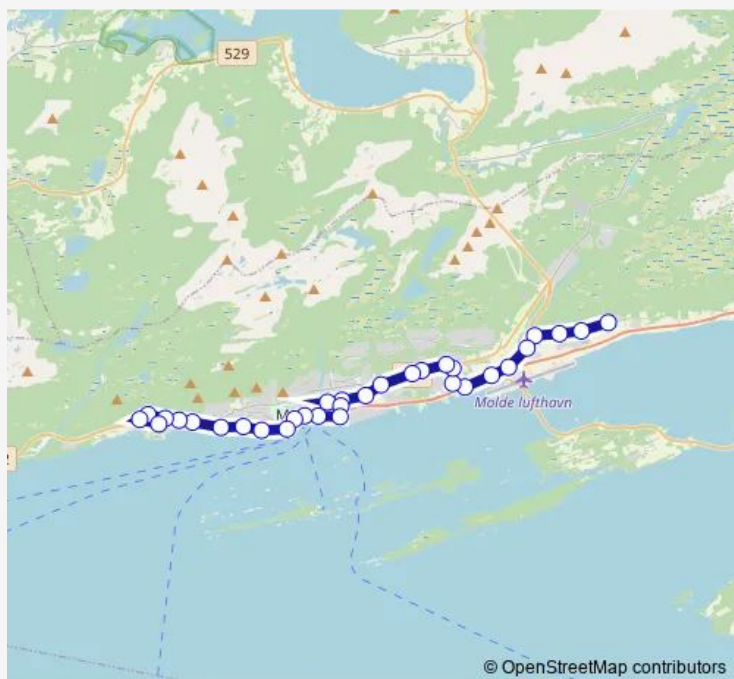

Regional Bus Service 701 Djupdalen-Molde-Årølia

[Go to website](#)

Direction

Skrenten — Dyrhaugbakken

32 stops

[Open route schedule](#)

Skrenten

Campus Molde

Høgskolen i Molde

Høgskolen i Molde Julsundvegen

Bjørset

Høstmarkberga

Seilet

Aker stadion

Alexandraparken

Molde trafikkterminal

Molde ferjekai

Moldegård

Roseby sør

Frænavegen Moldelivegen

Avsnitten

Frænavegen Bolsøyvegen

Fuglset Bunnpris

Nerbø/Birkelandvegen

Lager Berg

Øvre Berg

Kviltorpsvingen

Route schedule

Skrenten — Dyrhaugbakken

Monday 05:25-23:25

Tuesday 05:25-23:25

Wednesday 05:25-23:25

Thursday 05:25-23:25

Friday 05:25-23:25

Saturday 07:30-22:55

Sunday 00:55-23:25

Route info

Direction: Skrenten

Stops: 32

Trip Duration: 0 hour 33 min

701 — Djupdalen-Molde-Årølia

BusMaps