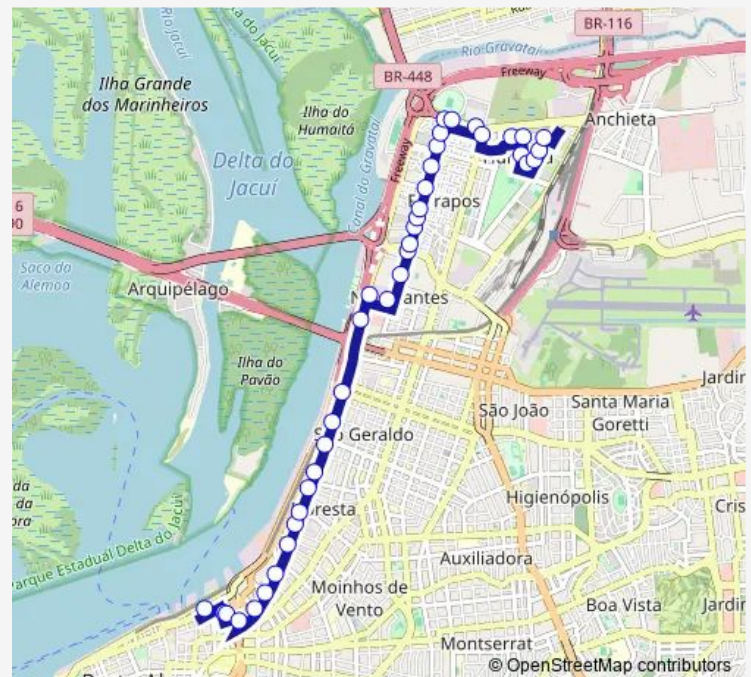

Tuesday 06:48-22:40

Wednesday 06:48-22:40

Thursday 06:48-22:40

Friday 06:48-22:40

Saturday 07:00-19:00

Sunday —

Route info

Direction: Jose Pedro Boessio AL 114

Stops: 49

Trip Duration: 0 hour 30 min

701 — Vila Farrapos / Voluntarios

Frederico Mentz AL 123

Frederico Mentz S/N

Frederico Mentz AL 241

Frederico Mentz DF 290

Frederico Mentz 427