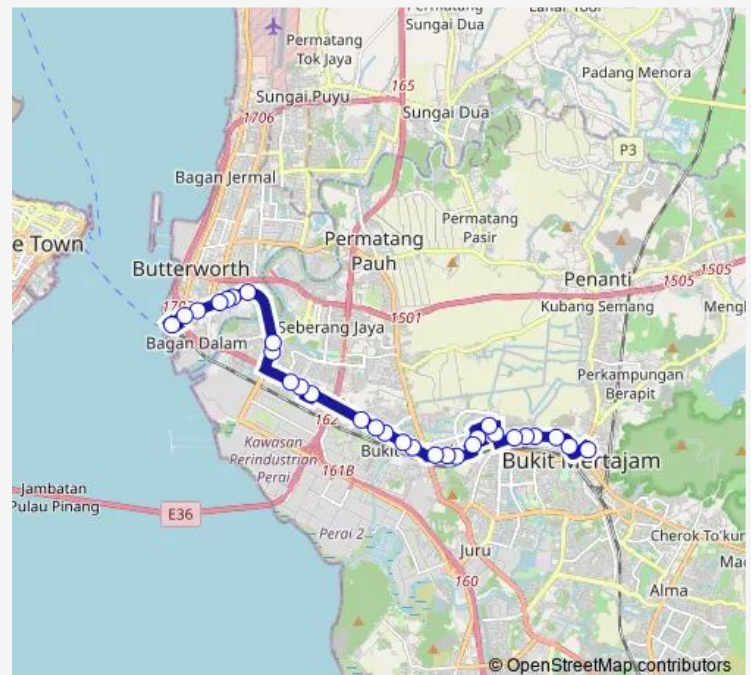

### Route schedule

(M1) The Summit — (M1) Penang Sentral

Monday	06:00-22:00
Tuesday	06:00-22:00
Wednesday	06:00-22:00
Thursday	06:00-22:00
Friday	06:00-22:00
Saturday	06:00-21:20
Sunday	06:00-21:20

### Route info

Direction: (M1) The Summit

Stops: 30

Trip Duration: 0 hour 45 min

701

BusMaps

Public Bank Inderawasih

Taman Inderawasih