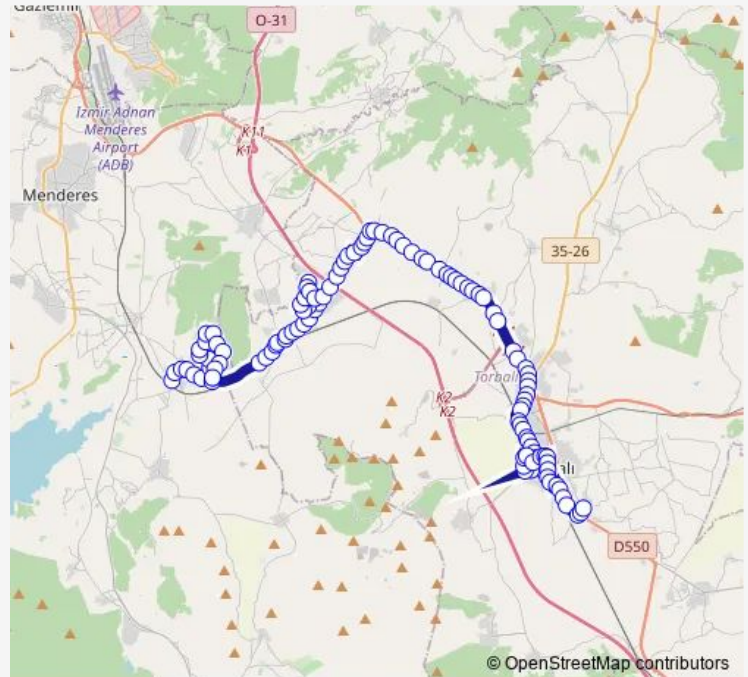

Thursday 00:00-23:20

Friday 00:00-23:20

Saturday 00:00-23:15

Sunday 00:00-23:00

Route info

Direction: Dumlupınar

Stops: 112

Trip Duration: 2 hour 0 min