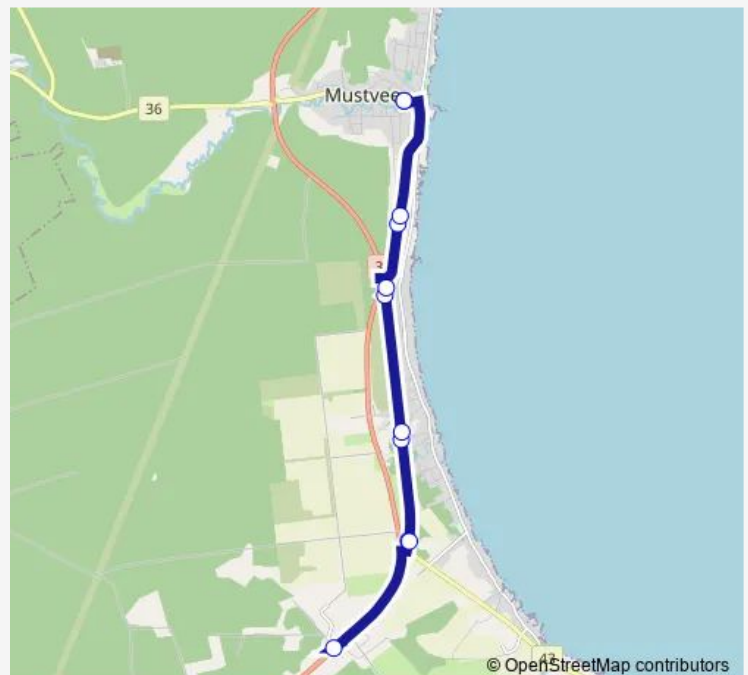

## Route schedule

Mustvee — Mustvee

Monday 20:30

Tuesday 20:30

Wednesday 20:30

Thursday 20:30

Friday 20:30

Saturday —

## Route info

Direction: Mustvee

Stops: 11

Trip Duration: 0 hour 16 min

© OpenStreetMap contributors

210A Bus time schedules and route maps are available in an offline PDF at [busmaps.com](https://busmaps.com). Use the [busmaps.com](https://busmaps.com) website to see live bus times, train schedule or subway schedule, and step-by-step directions for all public transit in Mustvee