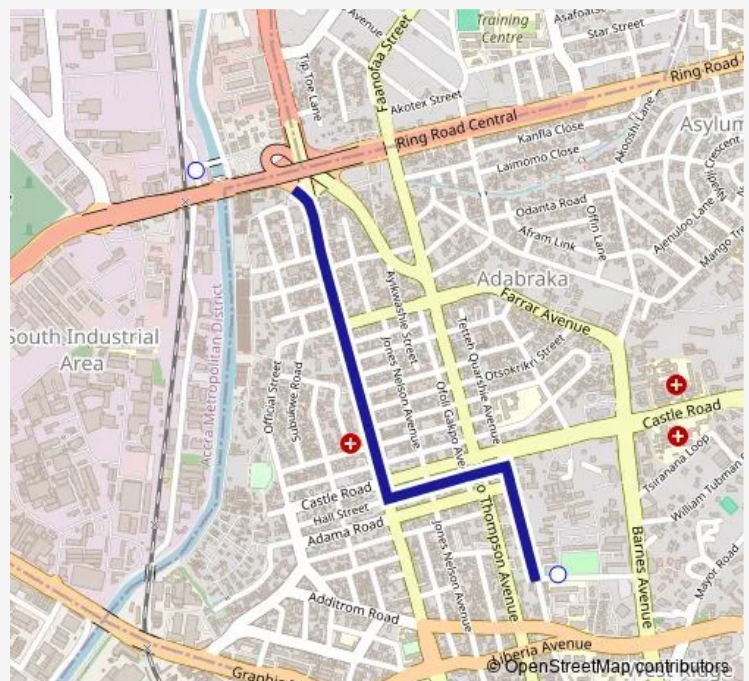

Bus 210a Circle Near Las Palmas (Protoa) to Teachers Hall

[Go to website](#)

Direction

Terminal Circle Near Las Palmas (Protoa) — Terminal Teachers Hall

2 stops

[Open route schedule](#)

Terminal Circle Near Las Palmas (Protoa)

Terminal Teachers Hall

Route schedule

Terminal Circle Near Las Palmas (Protoa) — Terminal Teachers Hall

Monday	11:24
Tuesday	11:24
Wednesday	11:24
Thursday	11:24
Friday	11:24
Saturday	11:24
Sunday	11:24

Route info

Direction: Terminal Circle Near Las Palmas (Protoa)

Stops: 2

Trip Duration: 0 hour 8 min

■ 210a — Circle Near Las Palmas (Protoa) to Teachers Hall

210a Bus time schedules and route maps are available in an offline PDF at busmaps.com. Use the busmaps.com website to see live bus times, train schedule or subway schedule, and step-by-step directions for all public transit in Accra