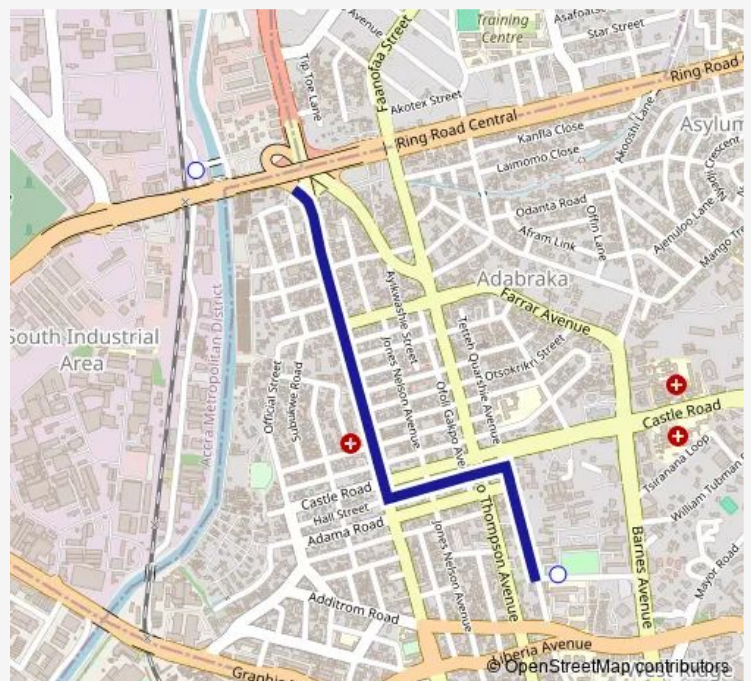

Bus 210A Circle Near Las Palmas (Protoa) to Teachers Hall

[Go to website](#)

Direction

Terminal Circle Near Las Palmas (Protoa) — Terminal Teachers Hall

2 stops

[Open route schedule](#)

Terminal Circle Near Las Palmas (Protoa)

Terminal Teachers Hall

Route schedule

Terminal Circle Near Las Palmas (Protoa) — Terminal Teachers Hall

Monday	11:24
Tuesday	11:24
Wednesday	11:24
Thursday	11:24
Friday	11:24
Saturday	11:24
Sunday	11:24

Route info

Direction: Terminal Circle Near Las Palmas (Protoa)

Stops: 2

Trip Duration: 0 hour 8 min

■ 210A — Circle Near Las Palmas (Protoa) to Teachers Hall

210A Bus time schedules and route maps are available in an offline PDF at busmaps.com. Use the busmaps.com website to see live bus times, train schedule or subway schedule, and step-by-step directions for all public transit in Accra