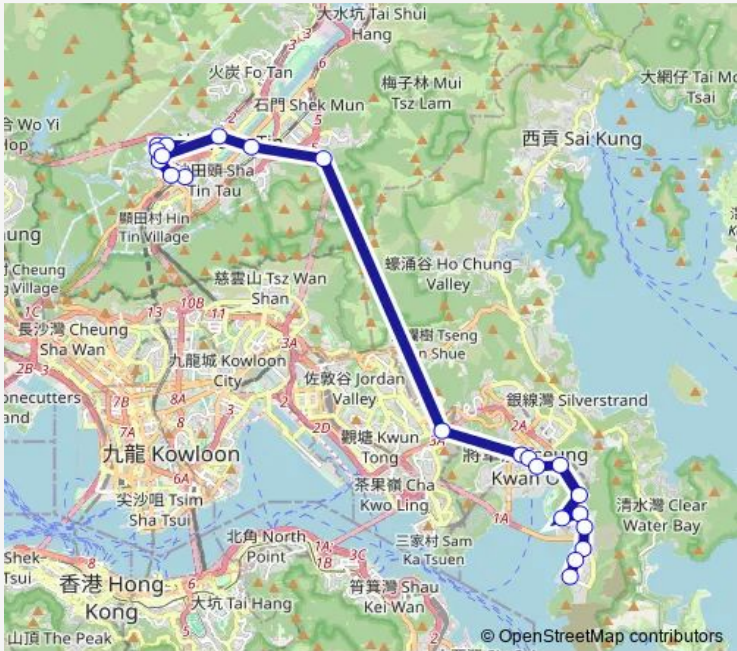

Wednesday 06:40

Thursday 06:40

Friday 06:40

Saturday —

Sunday —

Route info

Direction: [Ctb] TAI WAI Station[[Kmb] TAI WAI Station BUS Terminus][Lwb] TAI WAI Station BUS Terminus

Stops: 22

Trip Duration: 1 hour 11 min

798p — Tseung Kwan O Industrial Estate - TAI WAI Station (VIA SHA Tin)

change/
Tseung Kwan O Tunnel BUS-BUS Interchange[[Kmb] Tseung Kwan O Tunnel Interchange

[Ctb] TKO Spot, Tong Ming Street[[Kmb+Ctb] Tong Ming Street Park/
Tko Spot, Tong Ming Street[[Kmb] Tong Ming Street Park