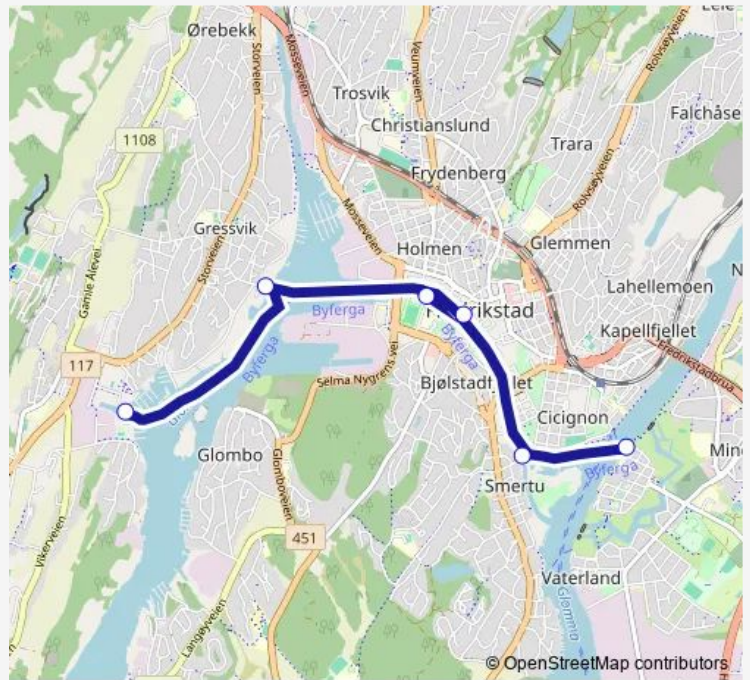

Ferry 805 Ålekilen-Sentrum

[Go to website](#)

Direction
 Ålekilen fergeteie — Gamlebyen fergeteie
 6 stops
[Open route schedule](#)

- Ålekilen fergeteie
- Gressvik fergeteie
- Værste fergeteie
- Sentrum fergeteie
- Smertu fergeteie
- Gamlebyen fergeteie

Route schedule
 Ålekilen fergeteie — Gamlebyen fergeteie

Monday	05:45-20:25
Tuesday	05:45-20:25
Wednesday	05:45-20:25
Thursday	05:45-20:25
Friday	05:45-20:25
Saturday	08:05-19:45
Sunday	09:25-18:05

Route info
 Direction: Ålekilen fergeteie
 Stops: 6
 Trip Duration: 0 hour 35 min

805 — Ålekilen-Sentrum **BusMaps**

Direction

Gamlebyen fergeteie — Ålekilen fergeteie

6 stops

[Open route schedule](#)

Gamlebyen fergeteie

Smertu fergeteie

Sentrum fergeteie

Route info

Direction: Gamlebyen fergeteie

Stops: 6

Trip Duration: 0 hour 32 min

805 Ferry time schedules and route maps are available in an offline PDF at busmaps.com. Use the busmaps.com website to see live bus times, train schedule or subway schedule, and step-by-step directions for all public transit in Fredrikstad