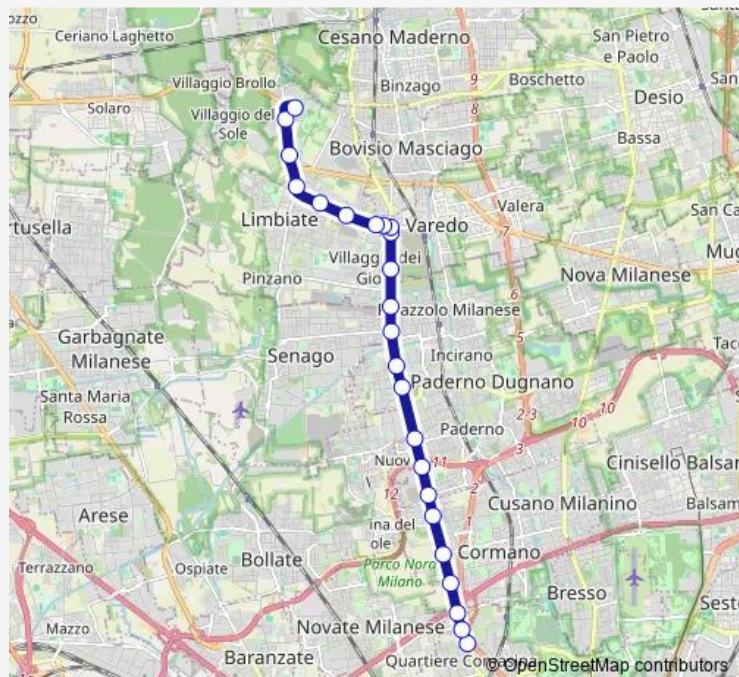

### Route schedule

comasina m3 — limbiate

Monday 05:11-20:28

Tuesday 05:11-20:28

Wednesday 05:11-20:28

Thursday 05:11-20:28

Friday 05:11-20:28

Saturday 05:11-09:30

### Route info

Direction: comasina m3

Stops: 24

Trip Duration: 0 hour 37 min

179 — limbiate - comasina m3

fittizia 5

limbiate

limbiate