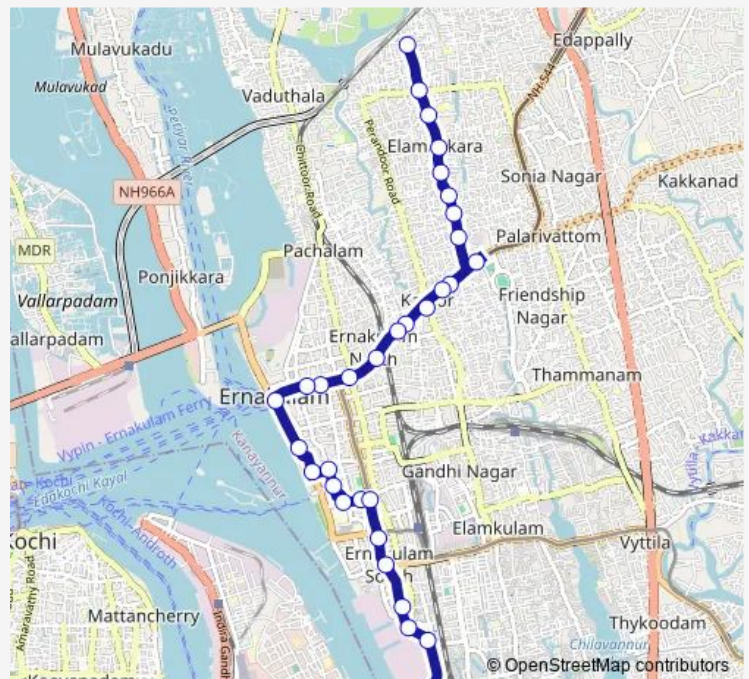

### Route schedule

Puthukkalavattam — Thevara Junction

Monday 06:00

Tuesday 06:00

Wednesday 06:00

Thursday 06:00

Friday 06:00

Saturday 06:00

### Route info

Direction: Puthukkalavattam

Stops: 32

Trip Duration: 0 hour 33 min

■ Puthukkalavattom ↔ Thevara

Convent Junction

Boat Jetty Junction

Hospital Junction