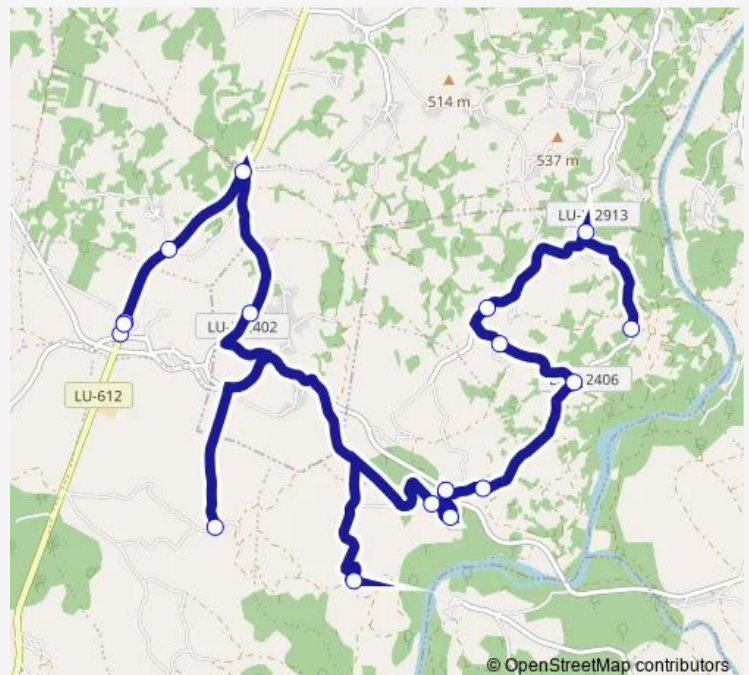

Lousada (Enlaces)

SAN Mamede

Piqueira

Sta. Cristina

Vilar

Cimadevila

Vilasuso

A Mota

Lousada — Tosende

Monday 15:20-16:55

Tuesday 15:20-16:55

Wednesday 15:20-16:55

Thursday 15:20-16:55

Friday 15:20-16:55

Saturday —

Sunday —

Route info

Direction: Lousada

Stops: 17

Trip Duration: 0 hour 45 min

XG637003 — Lousada-Tosende

Direction

Tosende — Lousada

17 stops

Ceip de Lousada

Lousada

Route schedule

Tosende — Lousada

Monday 08:30

Tuesday 08:30

Wednesday 08:30

Thursday 08:30