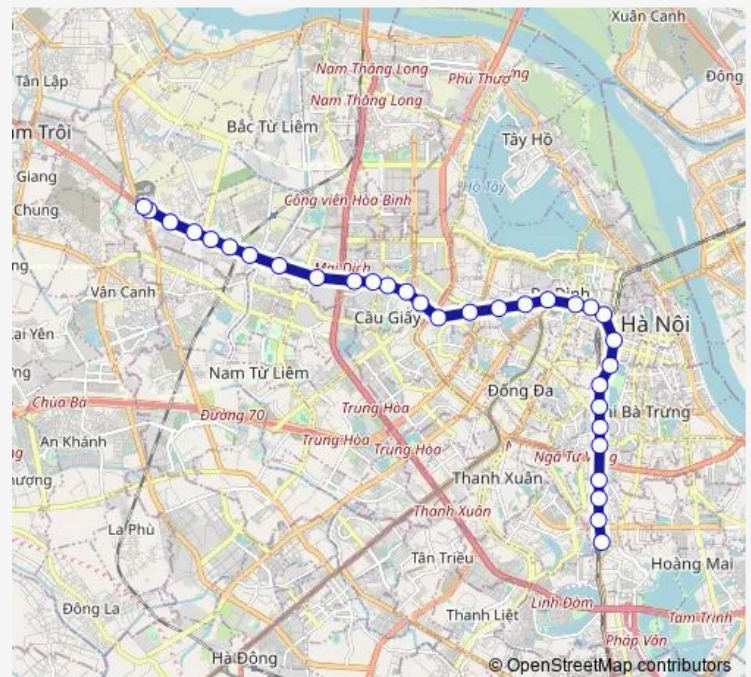

### Route schedule

Stop\_06b\_2\_S27 — Stop\_32\_1\_S32

Monday 06:30-19:35

Tuesday 06:30-19:35

Wednesday 06:30-19:35

Thursday 06:30-19:35

Friday 06:30-19:35

Saturday 06:30-19:35

### Route info

Direction: Stop\_06b\_2\_S27

Stops: 32

Trip Duration: 1 hour 10 min

Route\_32\_1

BusMaps

Stop\_16\_2\_S21

Stop\_16\_2\_S22