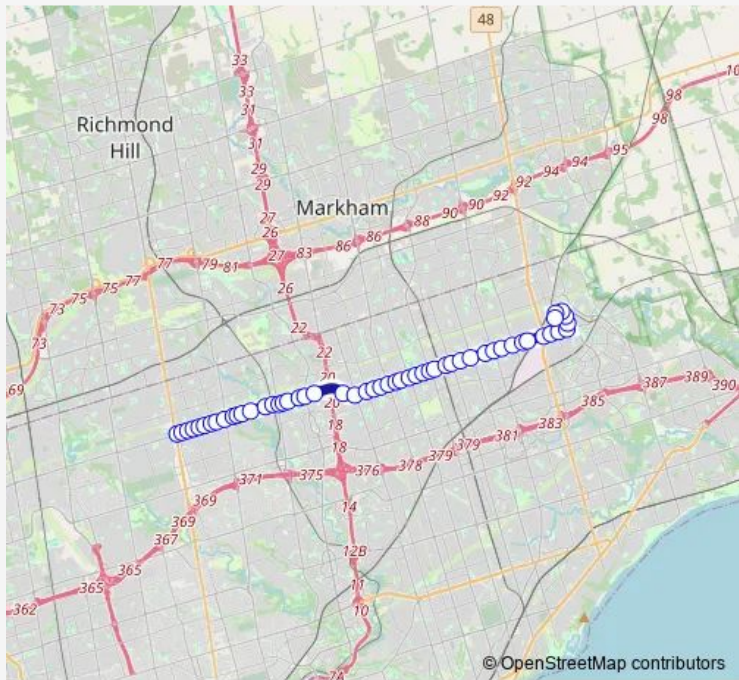

Bus 339 Finch East Night Bus

[Go to website](#)

Direction
 Finch Station — Newgale Gate at Finchdene Sq West Side
 53 stops
[Open route schedule](#)

- Finch Station
- Finch Ave East at Kenneth Ave
- Finch Ave East at Dudley Ave
- Finch Ave East at Willowdale Ave
- Finch Ave East at Longmore St
- Finch Ave East at Wilfred Ave
- Finch Ave East at Maxome Ave East Side
- Finch Ave East at Estelle Ave
- Finch Ave East at Bayview Ave
- Finch Ave East at Gaspé Rd East Side
- Finch Ave East at Heathview Ave
- Finch Ave East at Page Ave
- Opposite 636 Finch Ave East (Plaza)
- Finch Ave East at Alamosa Dr
- Finch Ave East at Leslie St West Side - Old Cummer GO Station
- Finch Ave East at Leslie St East Side
- Finch Ave East at Ravel Rd East Side
- Finch Ave East at Trudy Rd East Side
- Finch Ave East at Linus Rd East Side
- Finch Ave East at Don Mills Rd

Route schedule
 Finch Station — Newgale Gate at Finchdene Sq West Side

Monday	26:30 ⁺¹
Tuesday	26:30 ⁺¹
Wednesday	26:30 ⁺¹
Thursday	26:30 ⁺¹
Friday	26:30 ⁺¹
Saturday	26:30 ⁺¹
Sunday	26:30 ⁺¹

Route info
 Direction: Finch Station
 Stops: 53
 Trip Duration: 0 hour 36 min

339 — Finch East Night Bus **BusMaps**

Finch Ave East at Seneca Hill Dr - Opposite Seneca Poly-technic

Finch Ave East at Cherokee Blvd

Finch Ave East at Victoria Park Ave

Finch Ave East at Pharmacy Ave

Finch Ave East at Walkway to Sprucewood Crt

Finch Ave East at Bridletowne Circle (West)

Finch Ave East at Warden Ave

Finch Ave East at Bridletowne Circle (East)

3501 Finch Ave East

Finch Ave East at Birchmount Rd

Finch Ave East at Walkway East of Birchmount Rd