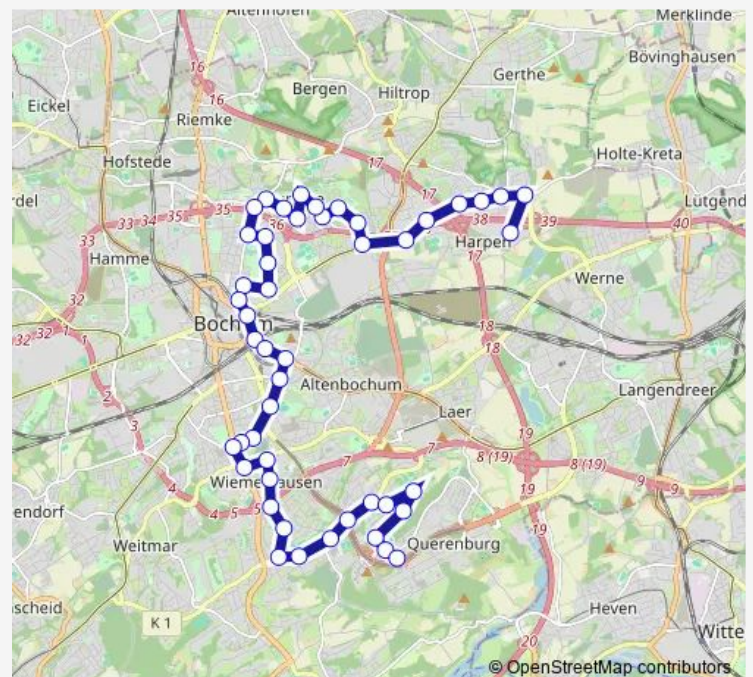

Bochum Lohring

Route schedule

Bochum Ruhr-Universität — Bochum Ruhr Park

Monday 06:16-20:23

Tuesday 06:16-20:23

Wednesday 06:16-20:23

Thursday 06:16-20:23

Friday 06:16-20:23

Saturday —

Sunday —

Route info

Direction: Bochum Ruhr-Universität

Stops: 49

Trip Duration: 1 hour 11 min

Bochum BP/Aral Haus

Bochum Hbf/Boulevard

Bochum Alte Werner Str.

Bochum Ruhr Park

Direction

Bochum Ruhr Park — Bochum Ruhr-Universität

50 stops

[Open route schedule](#)

Bochum Ruhr Park

Bochum Alte Werner Str.

Route info

Direction: Bochum Ruhr Park

Stops: 50

Trip Duration: 1 hour 5 min

Bochum Bongardstr.

Bochum Hbf/Boulevard

Bochum BP/Aral Haus

Bochum Lohring